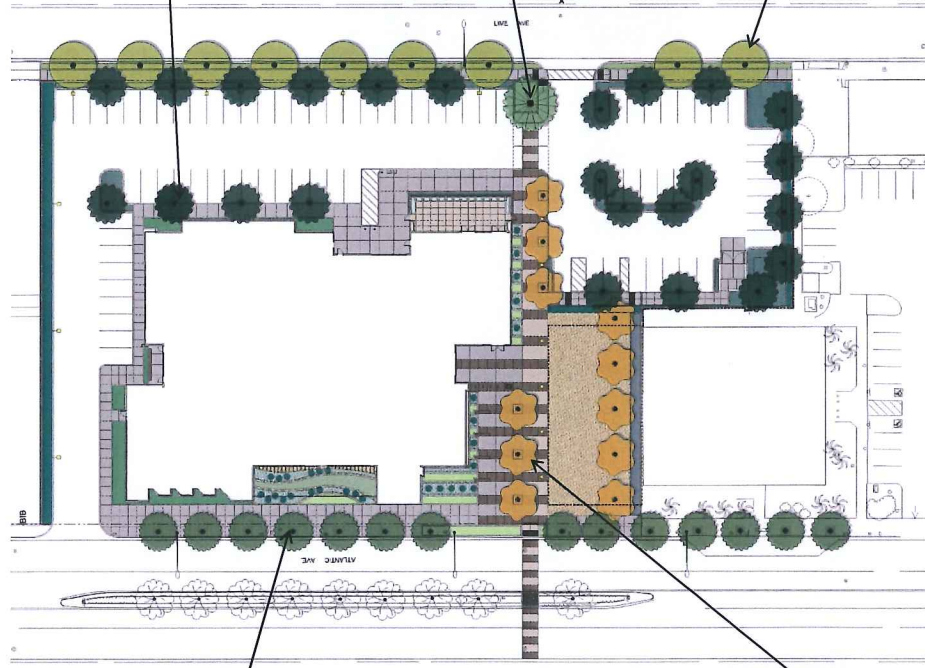

PARKING LOT TREE-
GEUERA PARVIFLORA /
AUSTRALIAN WILLOW

SPECIMEN TREE-
ARBUTUS 'MARINA'