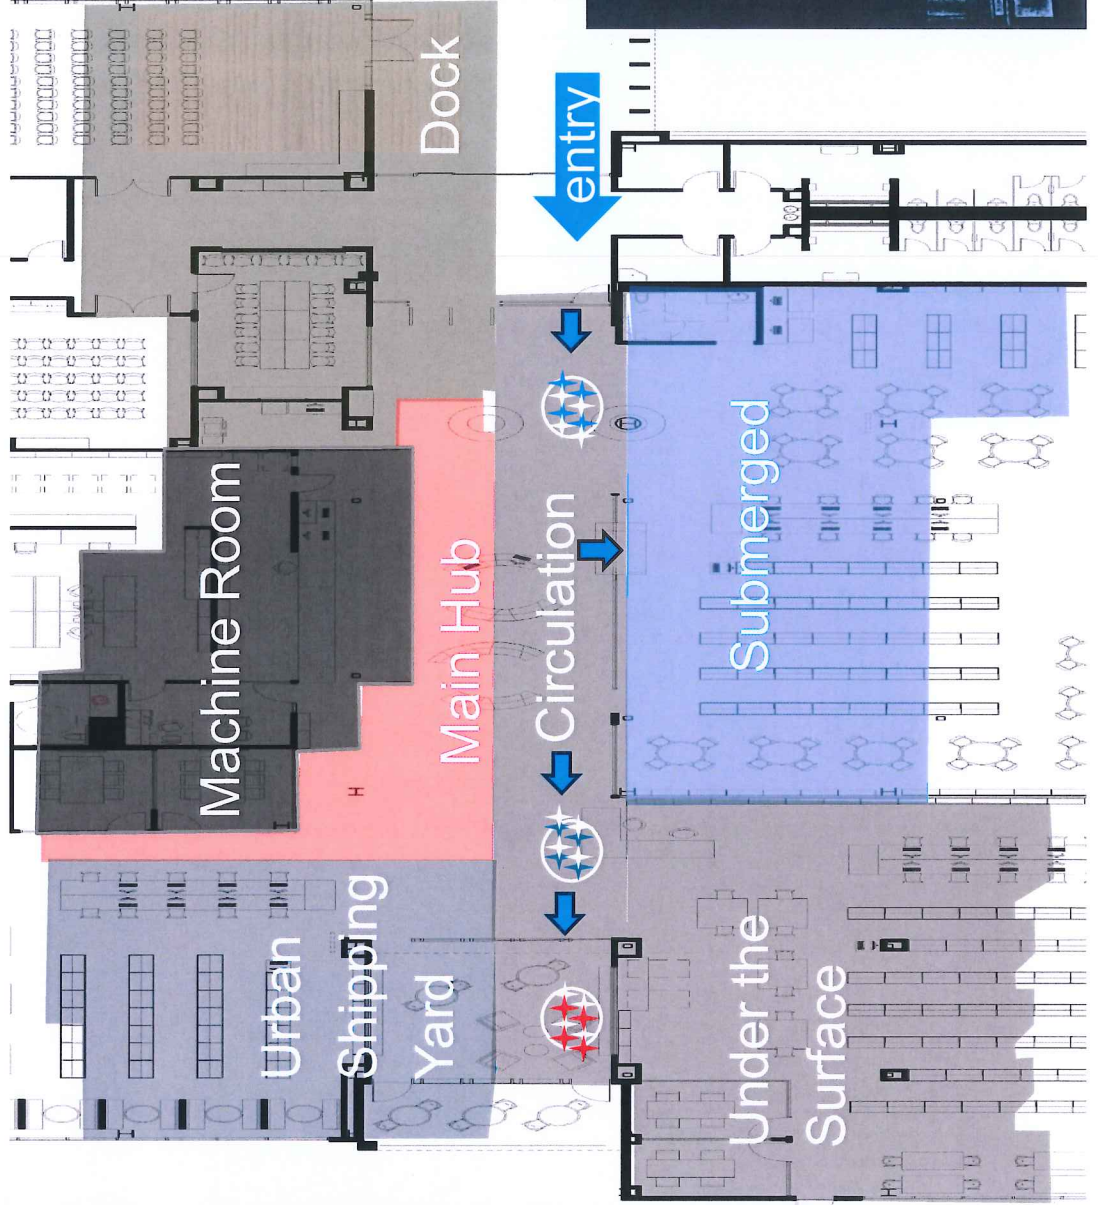

# COMMUNITY

MAIN PARKING LOT (SOUTH-EAST CORNER)

INTERIOR DESIGN

LPA

Plan Diagram

LPA

Entry Meeting Rooms – “Docked”

LPA

LPA

Circulation — “Main Hub / Cabin”

Circulation — “Main Hub / Cabin” — Glass Wall Feature **LPA**

Children's — "Submerged" — Portal Entry LPA

Children's – "Submerged" – Story Time Room

LPA

Adults – “Under the Surface”

LPA

LPA

Adults – “Under the Surface”

Teen's — "Urban Shipping Yard"

LPA

Teen's — "Urban Shipping Yard"

TREES

LPA