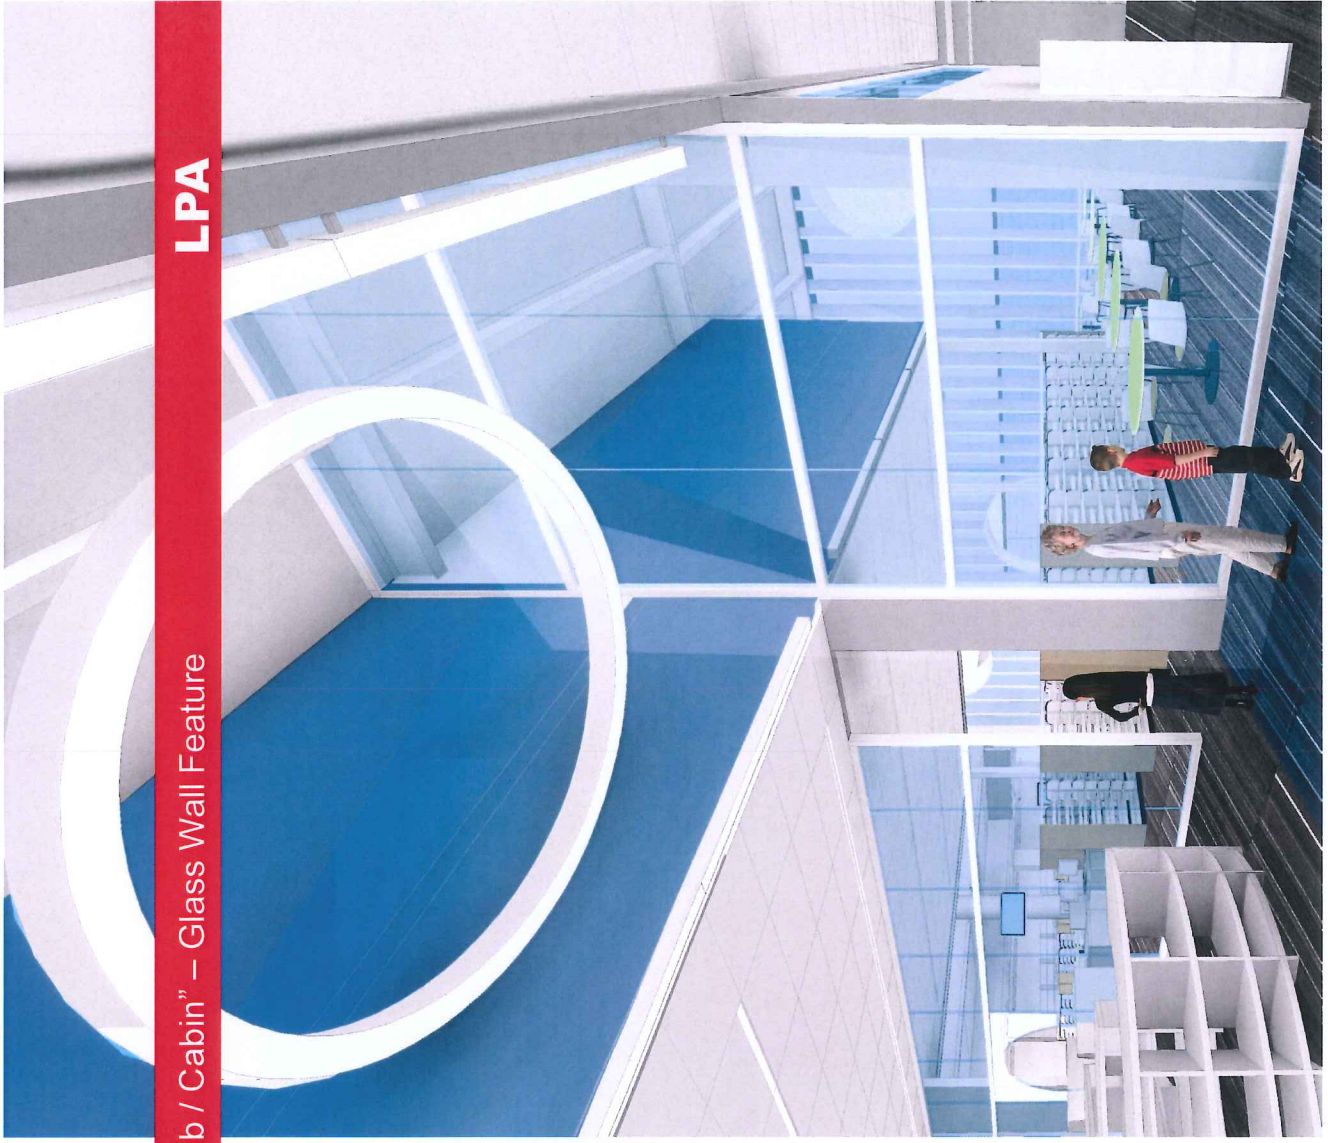

# COMMUNITY

MAIN PARKING LOT (SOUTH-EAST CORNER)

INTERIOR DESIGN

LPA

Plan Diagram

LPA

Entry Meeting Rooms – “Docked”

LPA

LPA

Circulation — “Main Hub / Cabin”

Circulation — “Main Hub / Cabin” — Glass Wall Feature **LPA**

Children's — "Submerged" — Portal Entry LPA

Children's – "Submerged" – Story Time Room

LPA

Adults – “Under the Surface”