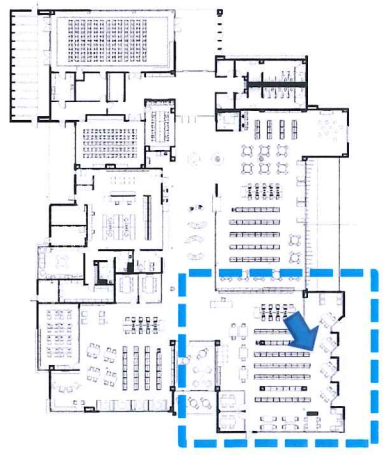

# COMMUNITY

MAIN PARKING LOT (SOUTH-EAST CORNER)

INTERIOR DESIGN

LPA

Plan Diagram

LPA

Entry Meeting Rooms – “Docked”

LPA

LPA

Circulation — “Main Hub / Cabin”

Circulation — “Main Hub / Cabin” — Glass Wall Feature **LPA**

Children's — "Submerged" — Portal Entry LPA

Children's – "Submerged" – Story Time Room

LPA

Adults – “Under the Surface”

LPA

LPA

Adults – “Under the Surface”

Teen's — "Urban Shipping Yard"

LPA

Teen's — "Urban Shipping Yard"

TREES

LPA