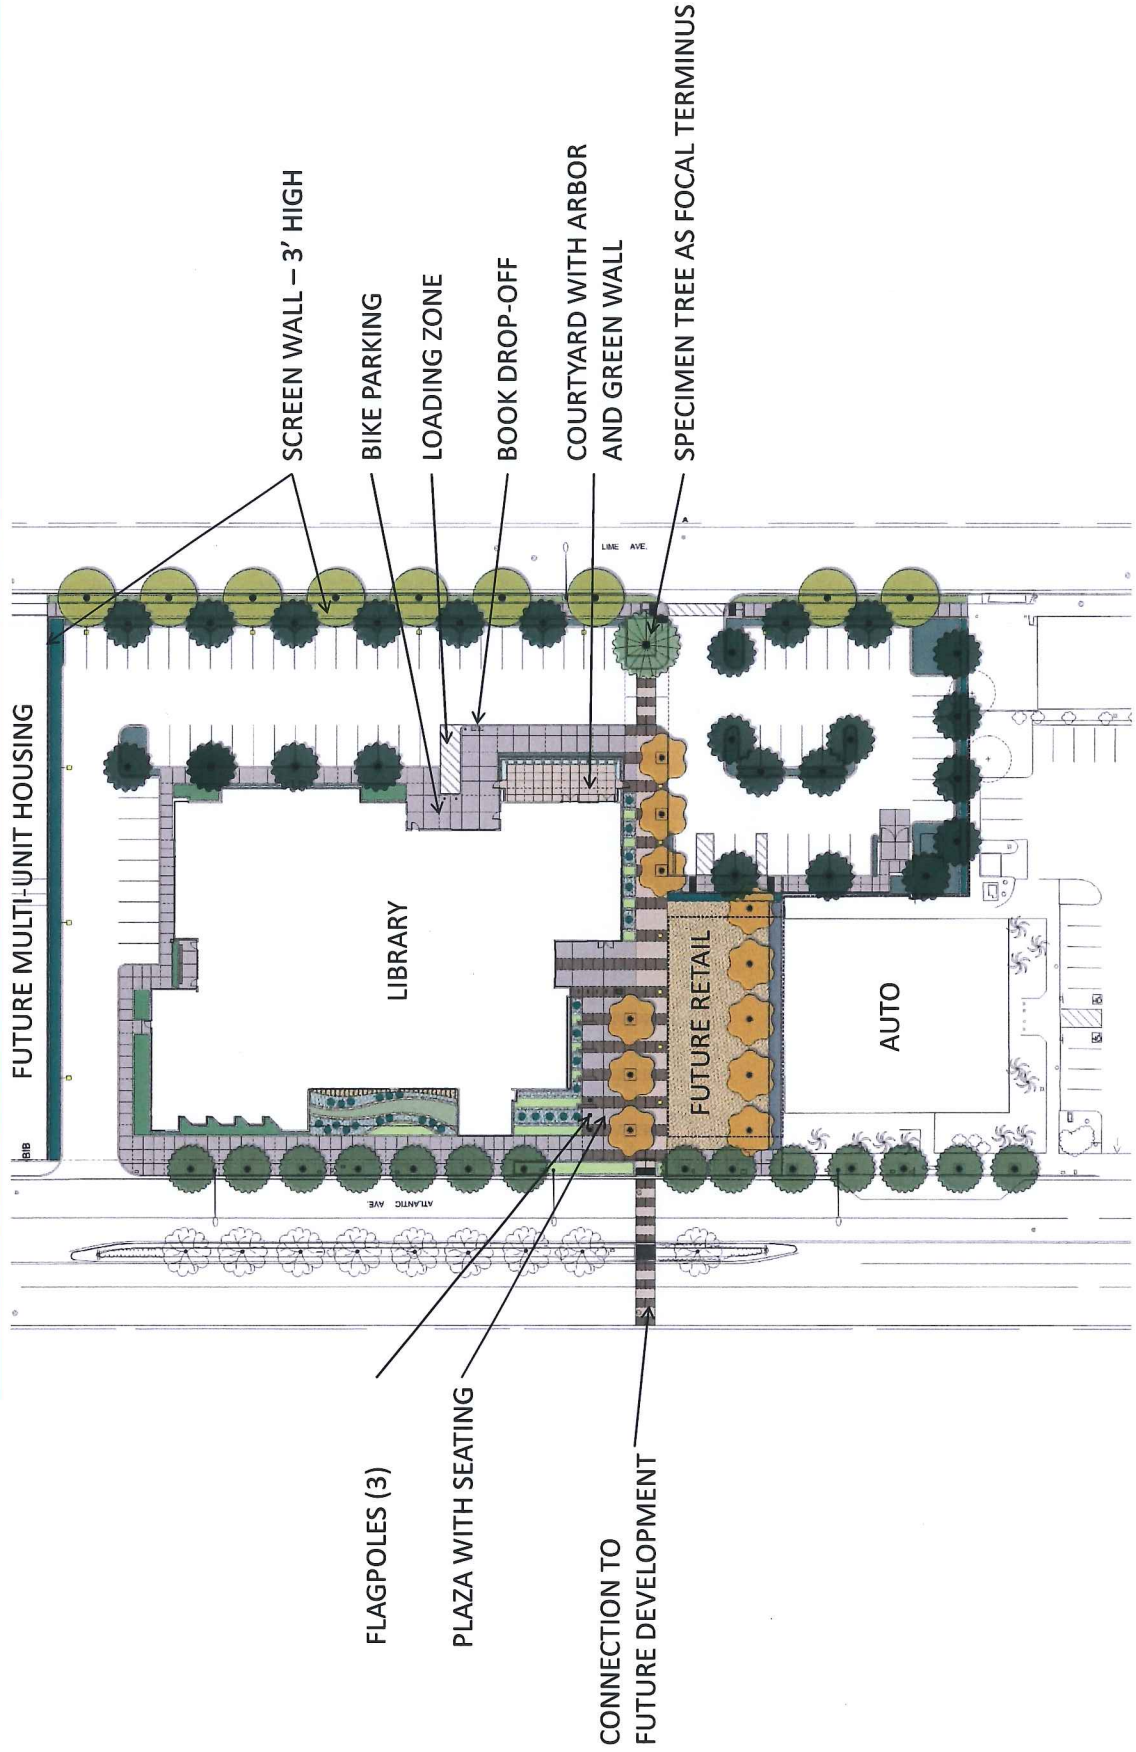

# COMMUNITY

MAIN PARKING LOT (SOUTH-EAST CORNER)

INTERIOR DESIGN

LPA

Plan Diagram

LPA

Entry Meeting Rooms – “Docked”

LPA

LPA

Circulation — “Main Hub / Cabin”

Circulation — “Main Hub / Cabin” — Glass Wall Feature **LPA**

Children's — "Submerged" — Portal Entry LPA

Children's – "Submerged" – Story Time Room

LPA

Adults – “Under the Surface”

LPA

LPA

Adults – “Under the Surface”

Teen's — "Urban Shipping Yard"

LPA

Teen's — "Urban Shipping Yard"

TREES

LPA