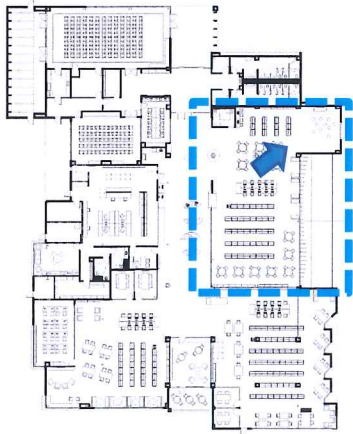

# COMMUNITY

MAIN PARKING LOT (SOUTH-EAST CORNER)

INTERIOR DESIGN

LPA

Plan Diagram

LPA

Entry Meeting Rooms – “Docked”

LPA

LPA

Circulation — “Main Hub / Cabin”

Circulation — “Main Hub / Cabin” — Glass Wall Feature **LPA**

Children's — "Submerged" — Portal Entry LPA

Children's – "Submerged" – Story Time Room

LPA

Adults – “Under the Surface”

LPA

LPA

Adults – “Under the Surface”

Teen's — "Urban Shipping Yard"

LPA

Teen's — "Urban Shipping Yard"

TREES

LPA