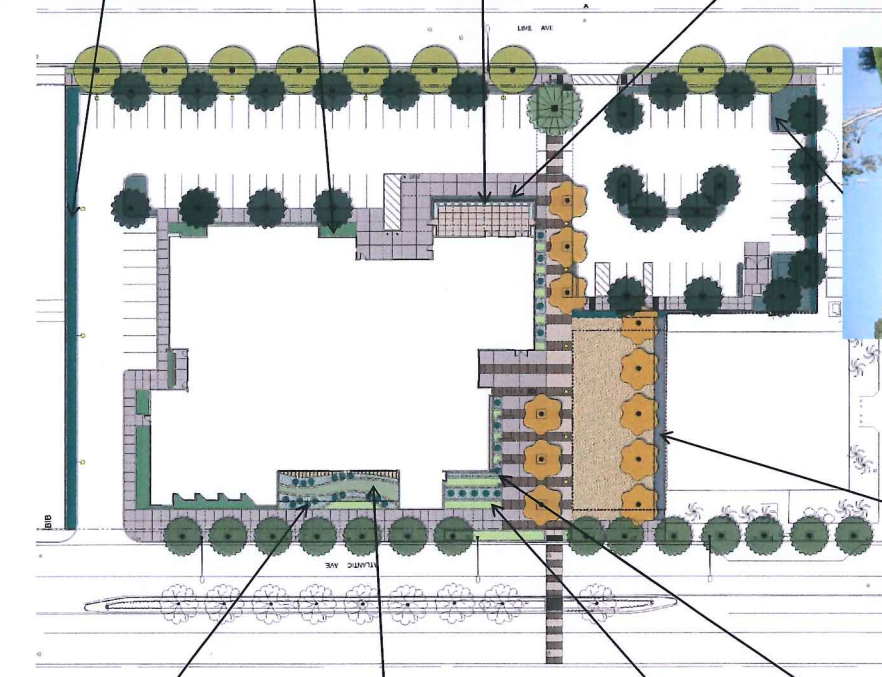

LIGUSTRUM TEXANUM PRIVET

CARISSA M. 'TOMLINSON' NATAL PLUM

SHRUBS **LPA**