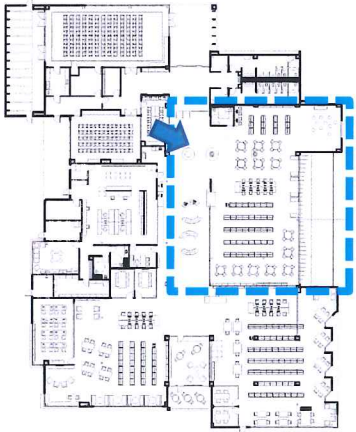

# COMMUNITY

MAIN PARKING LOT (SOUTH-EAST CORNER)

INTERIOR DESIGN

LPA

Plan Diagram

LPA

Entry Meeting Rooms – “Docked”

LPA

LPA

Circulation — “Main Hub / Cabin”

Circulation — “Main Hub / Cabin” — Glass Wall Feature **LPA**

Children's — "Submerged" — Portal Entry LPA

Children's – "Submerged" – Story Time Room

LPA

Adults – “Under the Surface”

LPA

LPA

Adults – “Under the Surface”

Teen's — "Urban Shipping Yard"

LPA

Teen's — "Urban Shipping Yard"

TREES

LPA