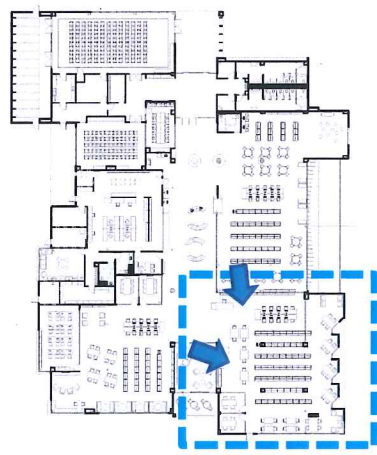

# COMMUNITY

MAIN PARKING LOT (SOUTH-EAST CORNER)

INTERIOR DESIGN

LPA

Plan Diagram

LPA

Entry Meeting Rooms – “Docked”

LPA

LPA

Circulation — “Main Hub / Cabin”

Circulation — “Main Hub / Cabin” — Glass Wall Feature **LPA**

Children's — "Submerged" — Portal Entry LPA

Children's – "Submerged" – Story Time Room

LPA

Adults – “Under the Surface”

LPA

LPA

Adults – “Under the Surface”

Teen's — "Urban Shipping Yard"

LPA

Teen's — "Urban Shipping Yard"

TREES

LPA