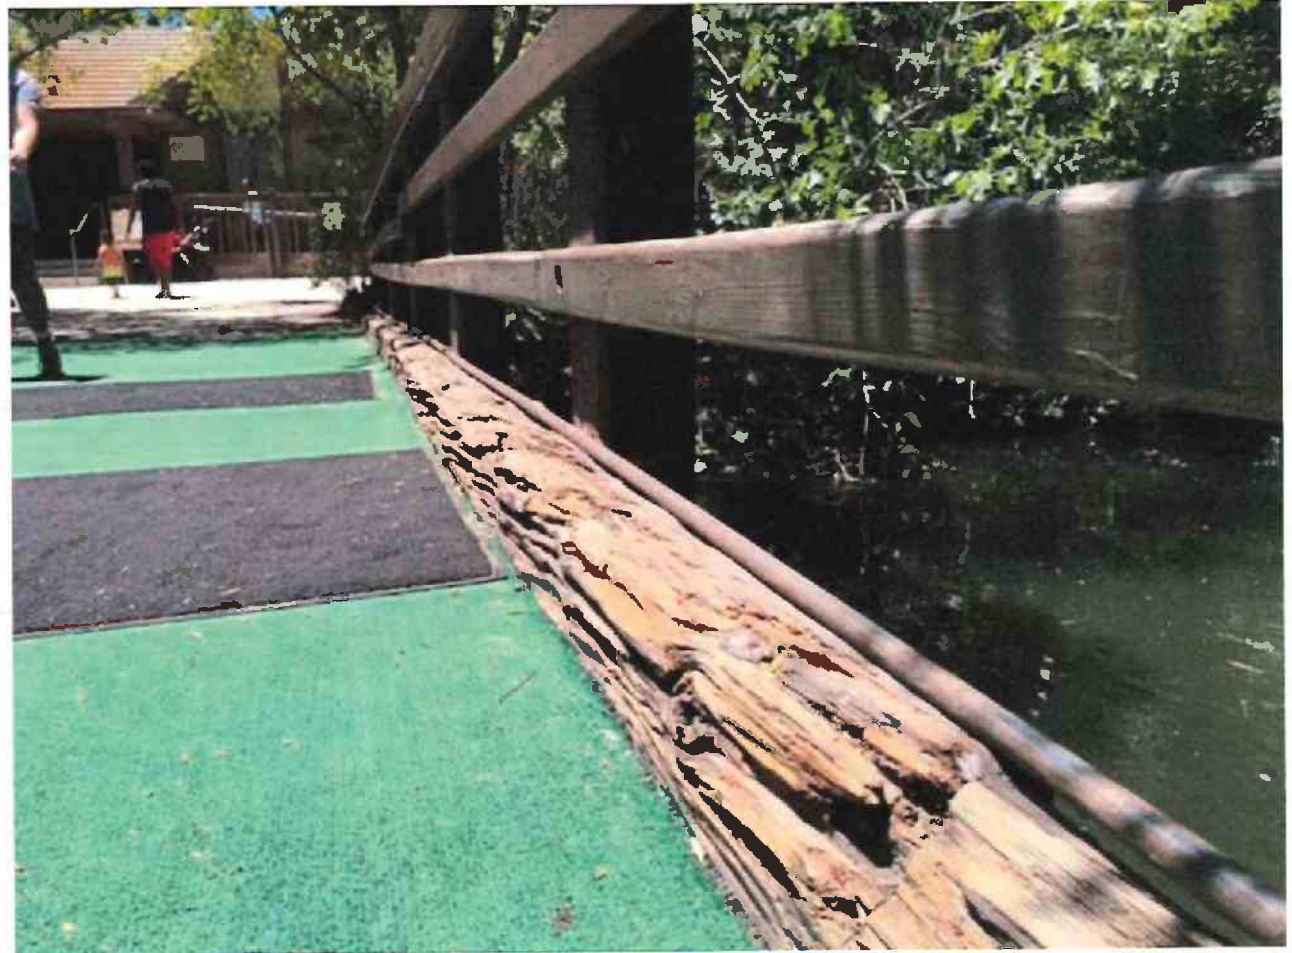

El Dorado Nature Center Entry & Bridge

July 19, 2016

Concept Plan Components

Existing Entry & Signage

New Entry & Signage

Existing Amphitheater

New Amphitheater

Existing Pedestrian Bridge

New Pedestrian Bridge

Questions?