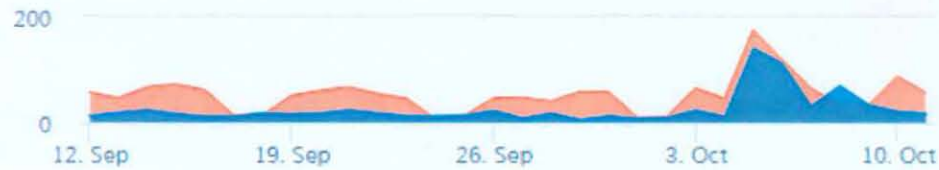

7 comments

Accounts Created Multiple Stats with His..

NUMBER OF USERS 99 Day: +5 Week: +31
--

0 comments

BizPort Device Types

Sessions by Device Type

65.2%

Sessions: 1,616

Day: -31 Week: +11

3.2%

Sessions: 79

Day: — Week: +1

31.6%

Sessions: 784

Day: -4 Week: +6

2 comments