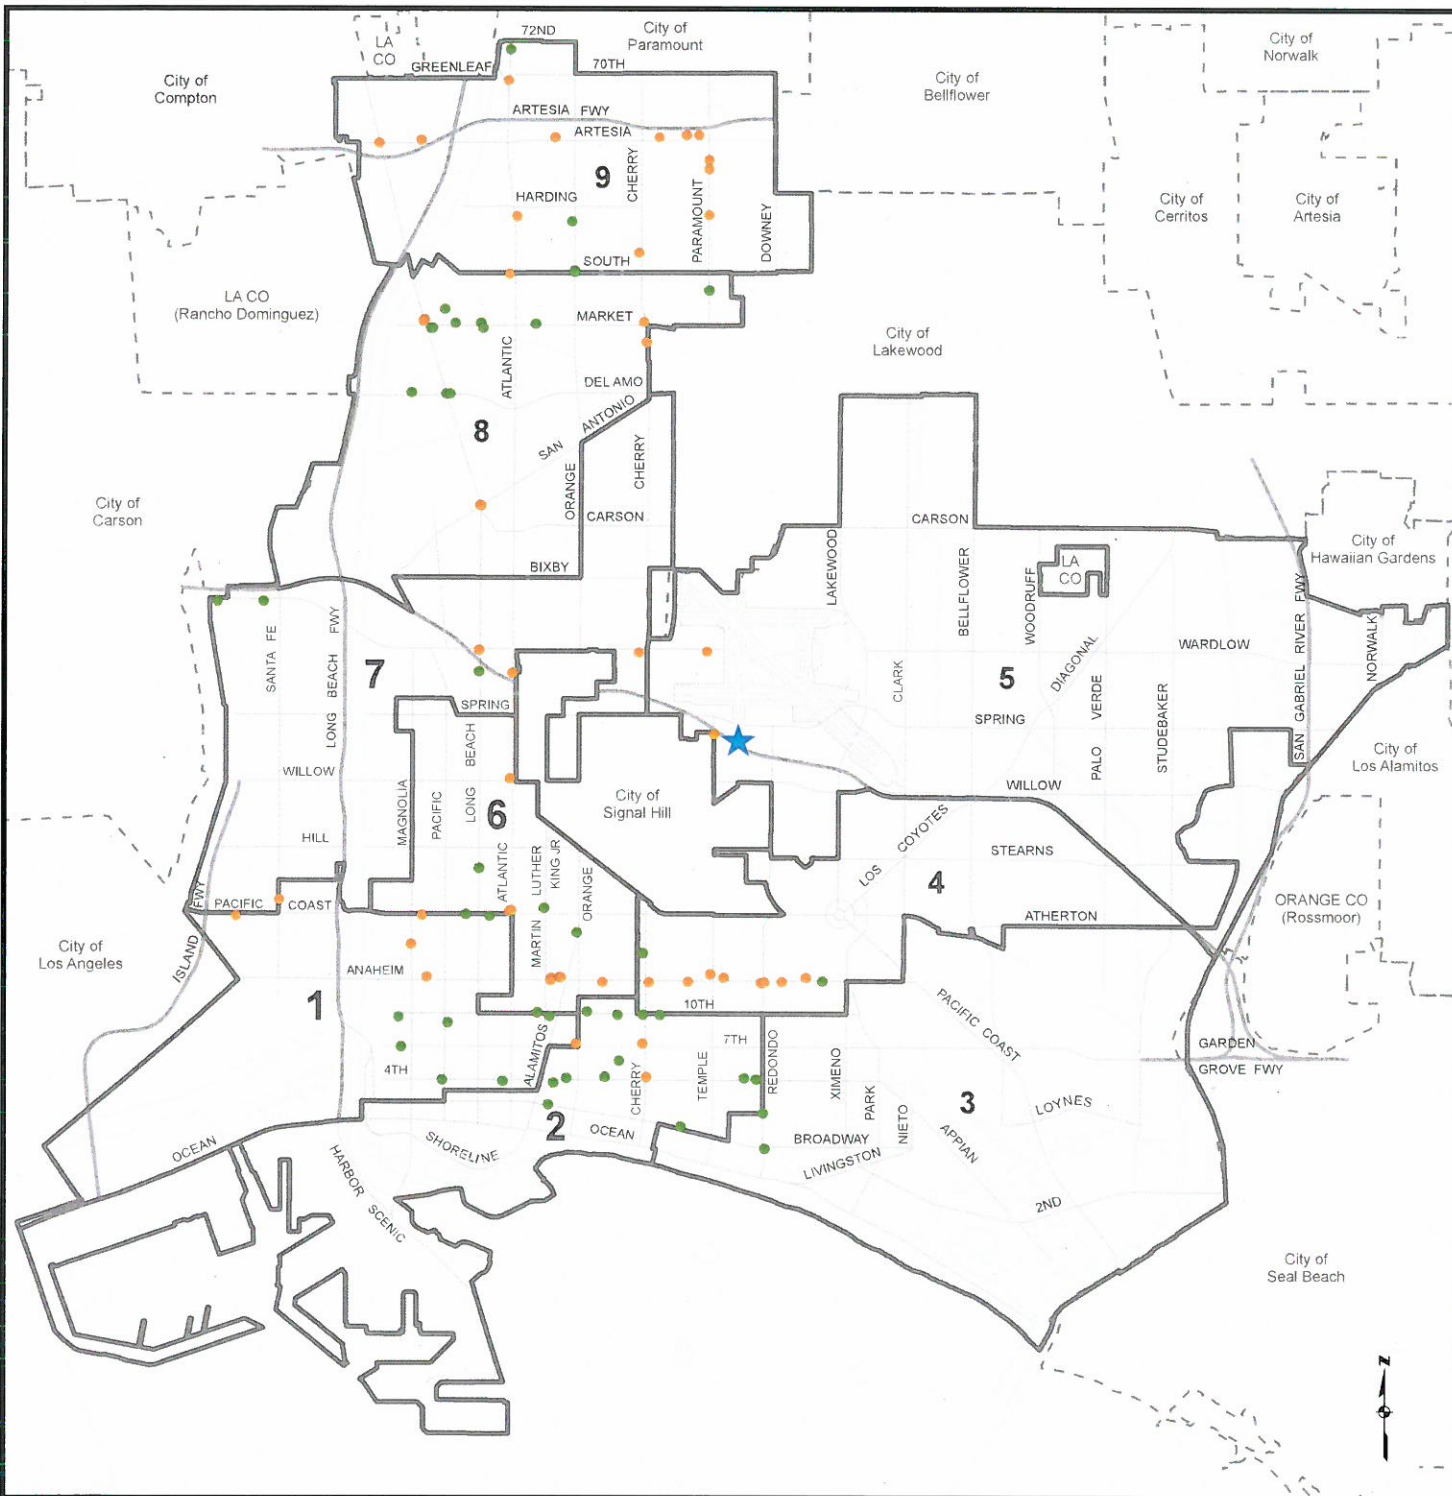

EXHIBIT D

LONG BEACH BILLBOARD SITES

LEGEND

-  New Electronic Billboard (3310 Airport Way)
-  Residential/Mixed Use Removal Pool (69)
-  Non-residential Removal Pool (69)
-  Council Districts

Sources: The existing billboard sites provided by Development Services (As of July 10, 2014)