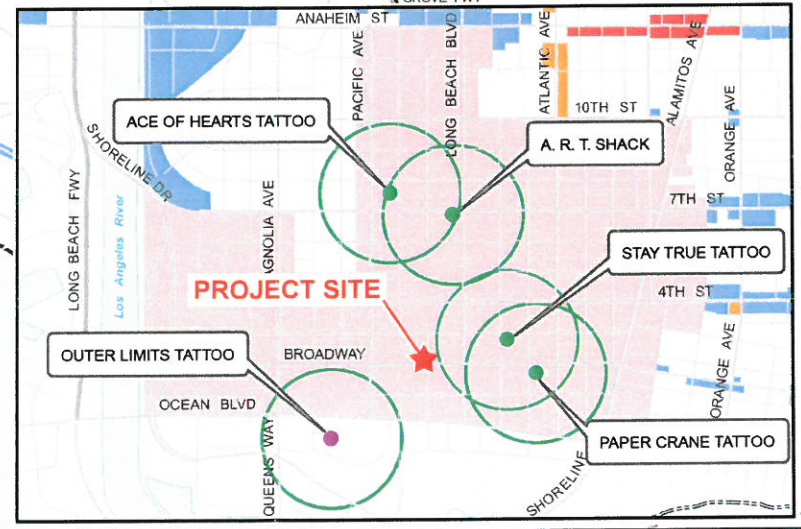

# LONG BEACH TATTOO BUSINESS MAP

**DRAFT**

TATTOO BUSINESS NAME	ADDRESS
ACE OF HEARTS TATTOO	743 PINE AVE
ADVANCED DERMAGRAPHS	1132 E PACIFIC COAST HWY
AUTHENTIC ROOTS TATTOO SHACK (A.R.T. SHACK)	242 E 7TH ST
LONG BEACH INK ASSASSINS	737 W PACIFIC COAST HWY
NEW FLOWER STUDIO PIERCING & JEWELRY	1180 STUDEBAKER RD
OUTER LIMITS TATTOO	22 CHESTNUT PL
PAPER CRANE STUDIO	530 E BROADWAY
PORT CITY TATTOO	4290 E PACIFIC COAST HWY
STAY TRUE TATTOO	256 ELM AVE

## LEGEND

- Tattoo Business in Allowed Zones
- Tattoo Business not in Allowed Zones

1000 ft Radius

### ALLOWED ZONES

- CHW
- CH
- PD-30 Downtown Plan Area

### NOT ALLOWED ZONES

- IL, IG, IM, CNR, CNP, CNA, CCP, CCR, CCN, CHW, CS, PD-25, PD-29, CO

T:\2011\_Development\Private\Planning\Tattoo Business Ordinance Map - Update\_C1013008a\Proposed Tattoo Business Map\_10300\_8-Apr-2016.mxd