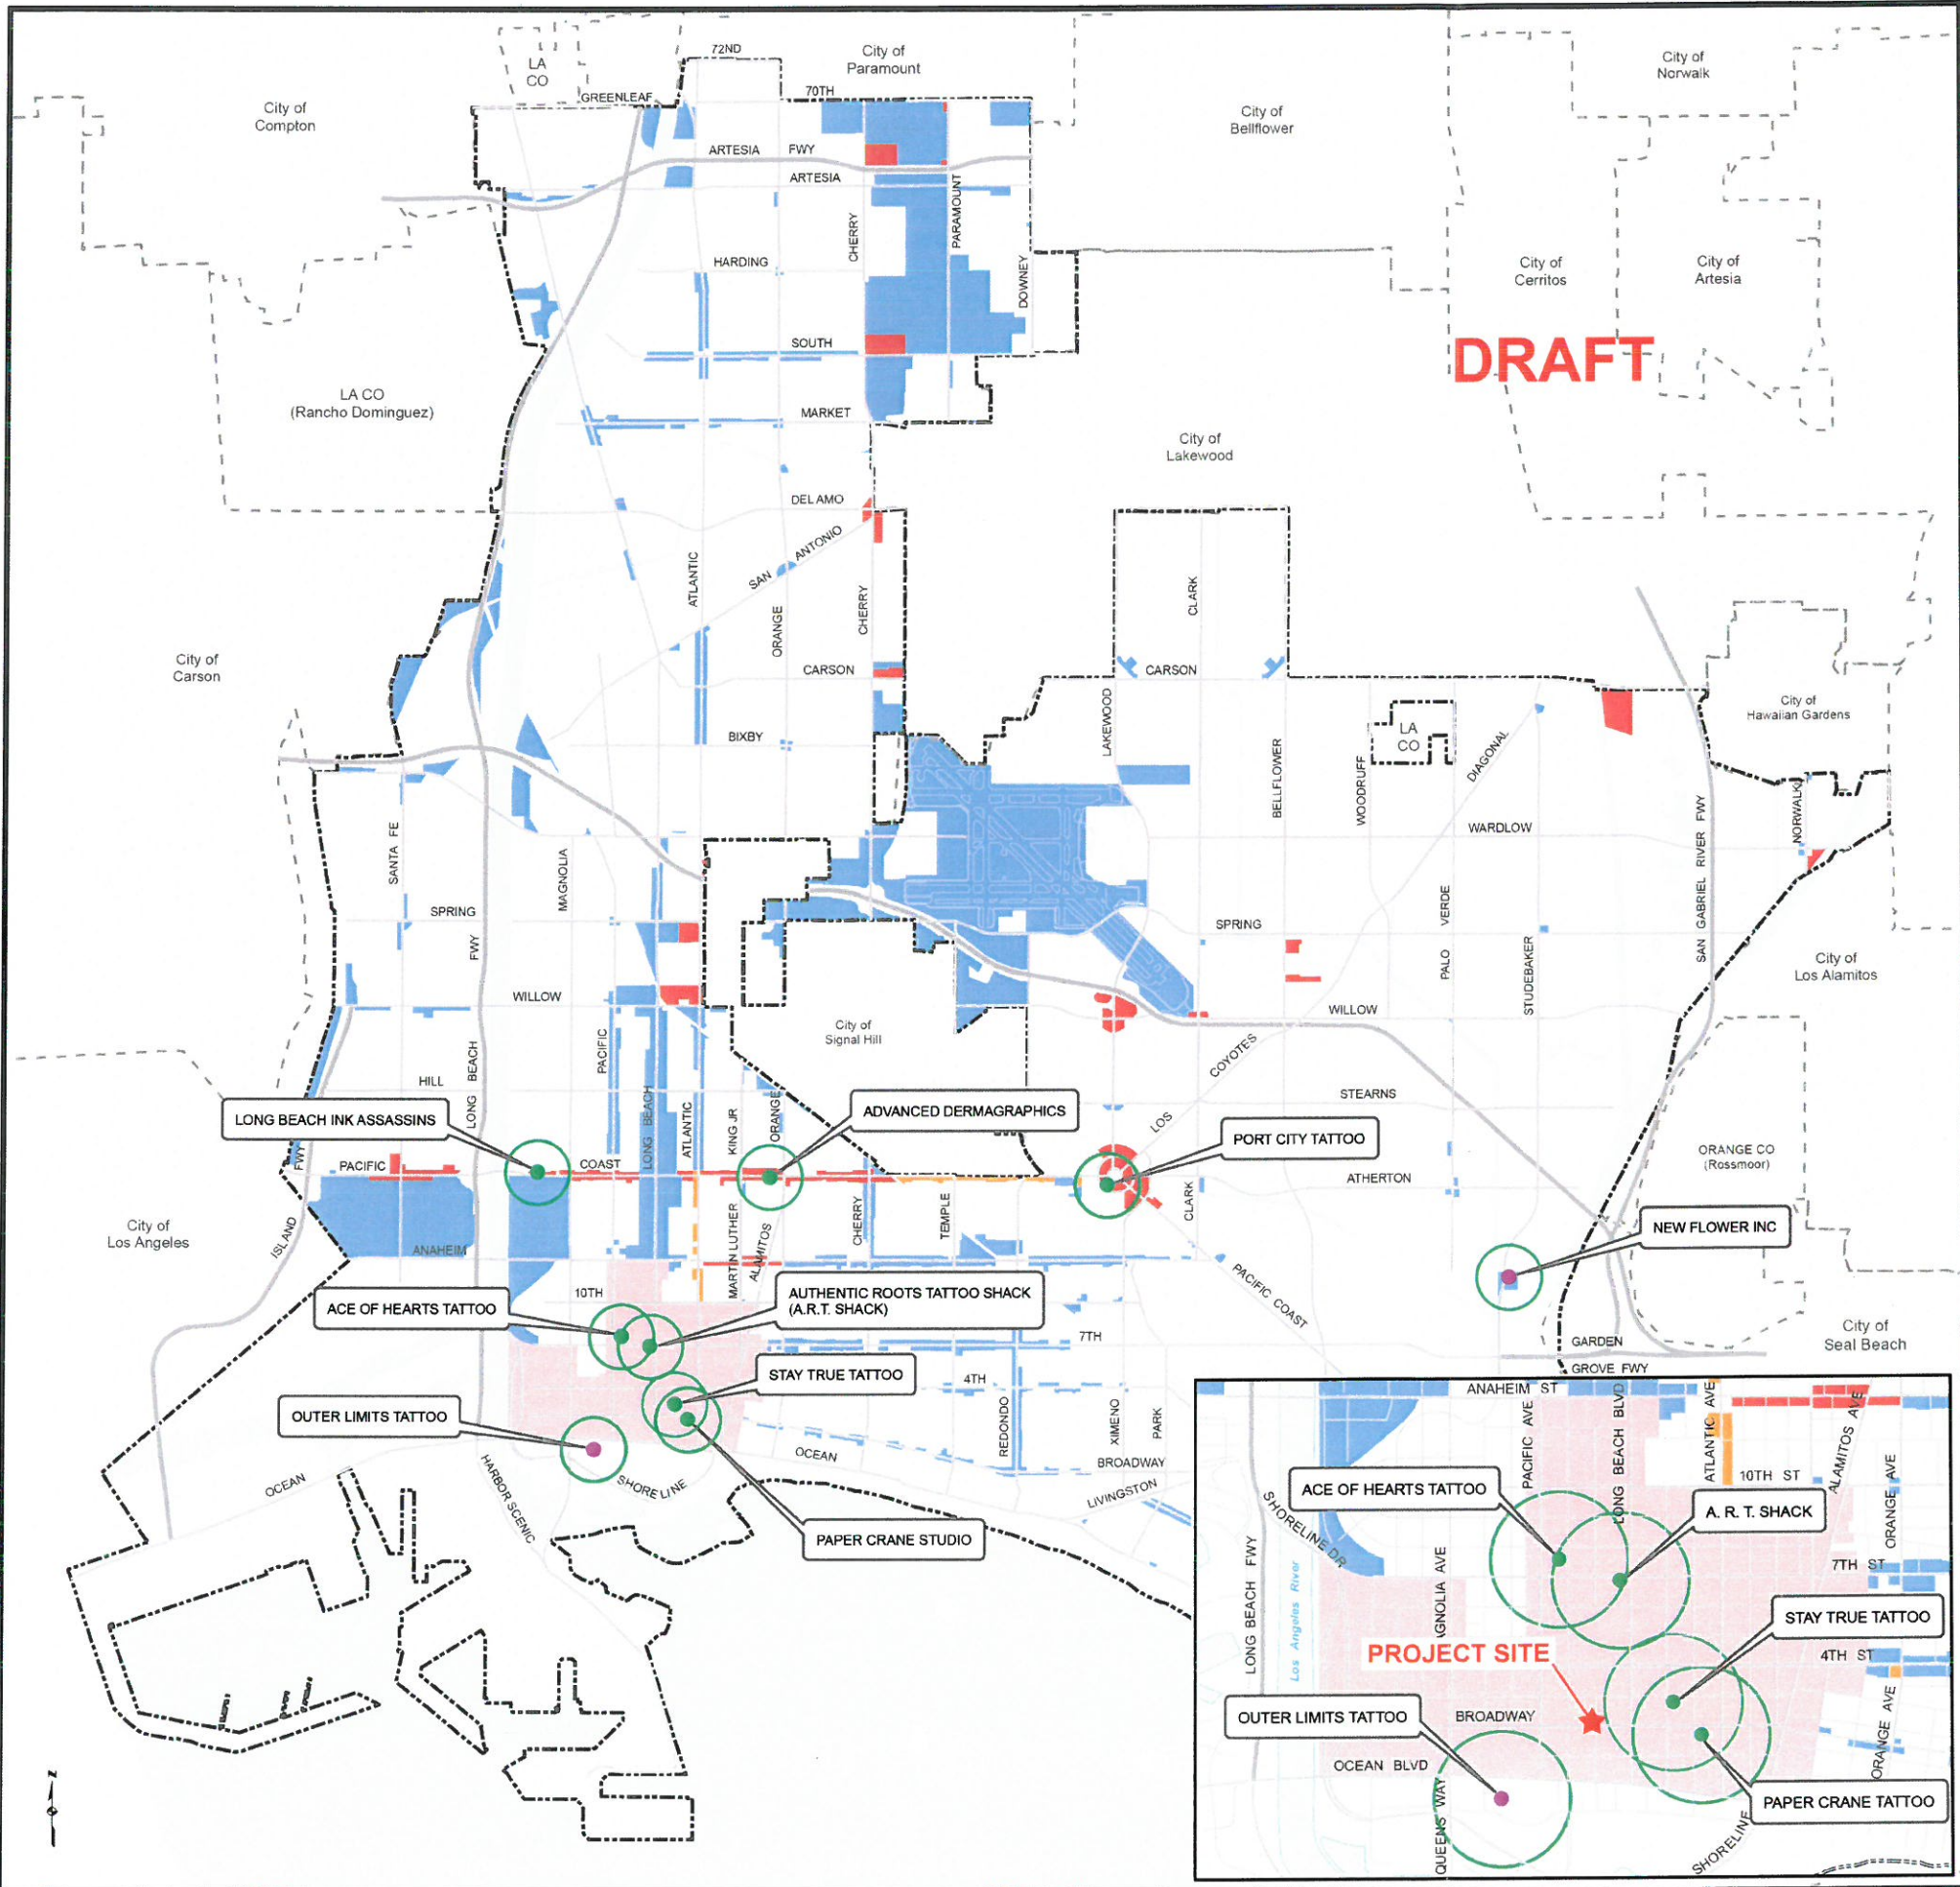

# LONG BEACH TATTOO BUSINESS MAP

**DRAFT**

TATTOO BUSINESS NAME	ADDRESS
ACE OF HEARTS TATTOO	743 PINE AVE
ADVANCED DERMAGRAPHS	1132 E PACIFIC COAST HWY
AUTHENTIC ROOTS TATTOO SHACK (A.R.T. SHACK)	242 E 7TH ST
LONG BEACH INK ASSASSINS	737 W PACIFIC COAST HWY
NEW FLOWER STUDIO PIERCING & JEWELRY	1180 STUDEBAKER RD
OUTER LIMITS TATTOO	22 CHESTNUT PL
PAPER CRANE STUDIO	530 E BROADWAY
PORT CITY TATTOO	4290 E PACIFIC COAST HWY
STAY TRUE TATTOO	256 ELM AVE

## LEGEND

- Tattoo Business in Allowed Zones
- Tattoo Business not in Allowed Zones

1000 ft Radius

### ALLOWED ZONES

- CHW
- CH
- PD-30 Downtown Plan Area

### NOT ALLOWED ZONES

- IL, IG, IM, CNR, CNP, CNA, CCP, CCR, CCN, CHW, CS, PD-25, PD-29, CO

T:\2011\_Development\Private\Planning\Tattoo Business Ordinance Map - Update\_C1013008a\Proposed Tattoo Business Map\_10300\_8-Apr-2016.mxd