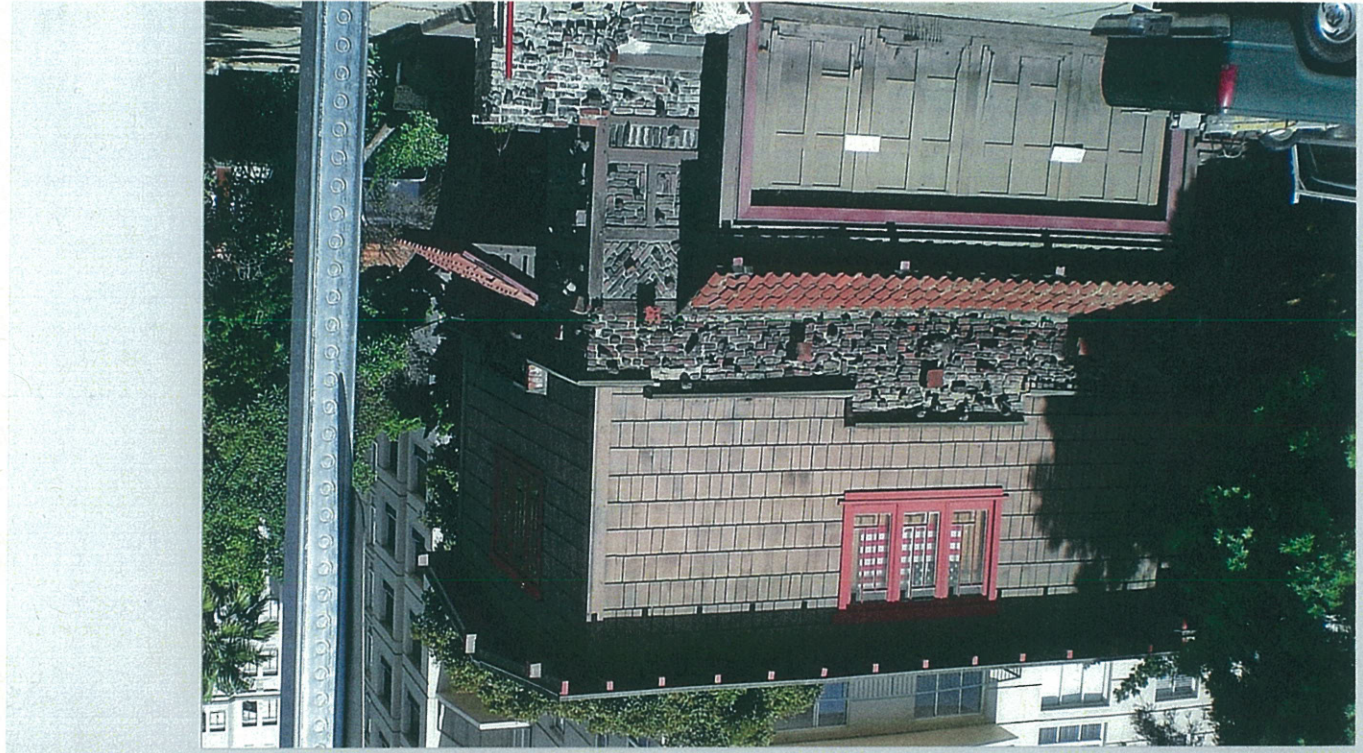

Exhibit B

PHOTO BY WINSTEAD'S
LONG BEACH

PHASE II... PARAPET WALL ADDED, ANGLE IR
BRIDGE, GARAGE ADDED, ETC.
(ENCLOSED PORCH FACING OCEAN)

PHASE II.

PHASE II. PERGOLA OVER KITCHEN, ON
ROOF, ETC. ELEVATED BRICK WALL
WIDENED WALKWAY BETWEEN ROOF PERGOLA

852 E. OCEAN BLVD