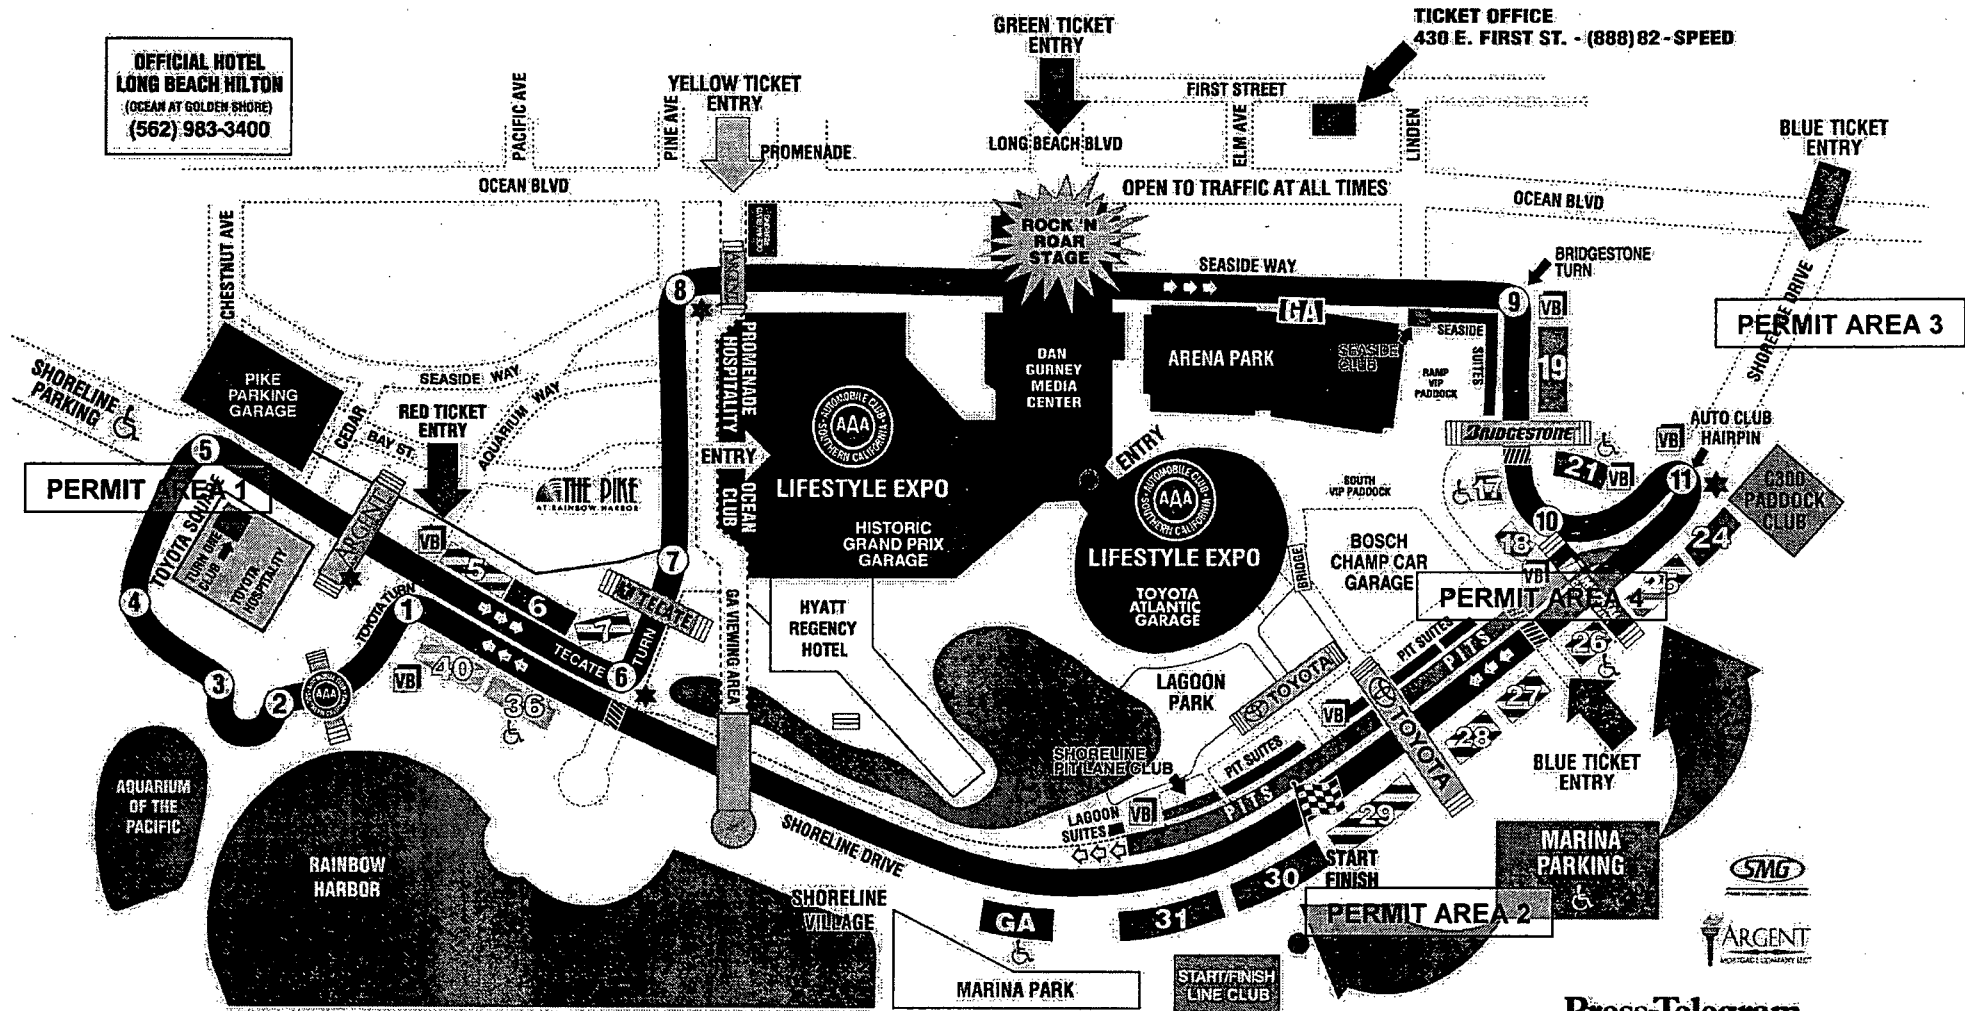

EXHIBIT A—PARKING PERMIT ACCESS

2005 TOYOTA GRAND PRIX OF LONG BEACH CIRCUIT MAP

OFFICIAL HOTEL
LONG BEACH HILTON
 (OCEAN AT GOLDEN SHORE)
 (562) 983-3400

TICKET OFFICE
 430 E. FIRST ST. - (888) 82-SPEED

LEGEND	
VB	VISION BOARD BIG-SCREEN TELEVISION VIEWING LOCATIONS (AS CURRENTLY SCHEDULED)
	PEDESTRIAN BRIDGES
	WHEELCHAIR ACCESSIBLE GRANDSTANDS #17, 21, 26, 36, GA.
	SUNDAY ONLY GRANDSTANDS #8, 19, 21, 24, 30, 31, 38
	FOOT/WHEELCHAIR CROSSING
	SUPER PHOTO LOCATIONS
	ATM
	3 DAY GRANDSTANDS #5, 7, 17, 18, 25, 26, 27, 28, 29, 40

TOYOTA
TECATE
BOSCH
IMPERIAL CAPITAL BANK
Coca-Cola
GOOD NEIGHBOR PHARMACY

BRIDGESTONE
AAA
THE ORANGE COUNTY REGISTER
PacifiCare
King Taco

CHAMP CAR
SMG
ARGENT

Press-Telegram

EXHIBIT C

2005 Grand Prix Revocable Permit

PARKING CHARGES

Marina Parking	247 Spaces @ \$6 Per space per day	\$4,446.00
Alamitos Beach Lot	153 spaces @ \$6 Per space per day	\$2,754.00
	TOTAL:	\$7,200.00