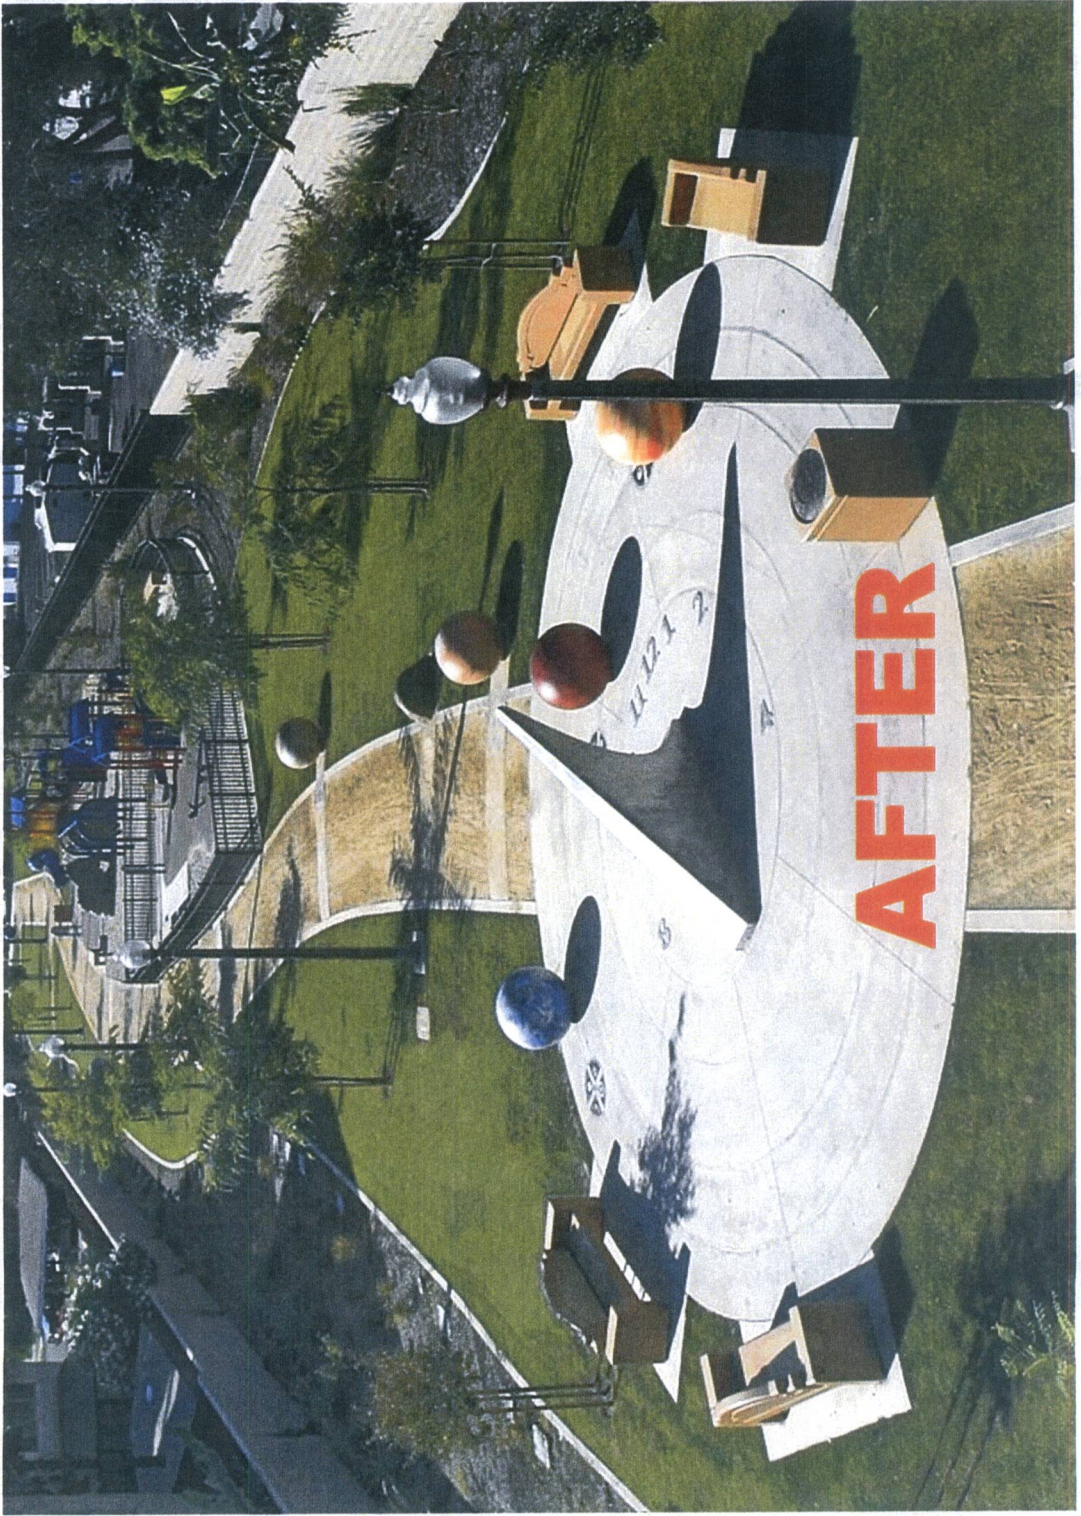

**BEFORE**

**On May 18, 2004, Long Beach Rotary raised over \$100,000 to design and construct Rotary Centennial Park in celebration of the 100<sup>th</sup> anniversary of Rotary International in 2005.**

**Rotary Centennial Park Groundbreaking Ceremony  
on November 3, 2004.**

**Rotary Centennial Park Dedication Ceremony on May 21, 2005,  
the date of Rotary International's 100th anniversary.**

**Rotary Centennial Park Grand Opening on June 25, 2005.**

**The Rotary motto is “Service About Self.” Long Beach Rotarians volunteer their time every second Saturday of the month for ongoing maintenance and beautification projects at the park.**

**Long Beach Rotary has also adopted the adjacent block, Stanton Place, to include in their maintenance efforts.**

**Rotary Centennial Park is a safe place to play for youth who live near the former rail line right-of-way.**