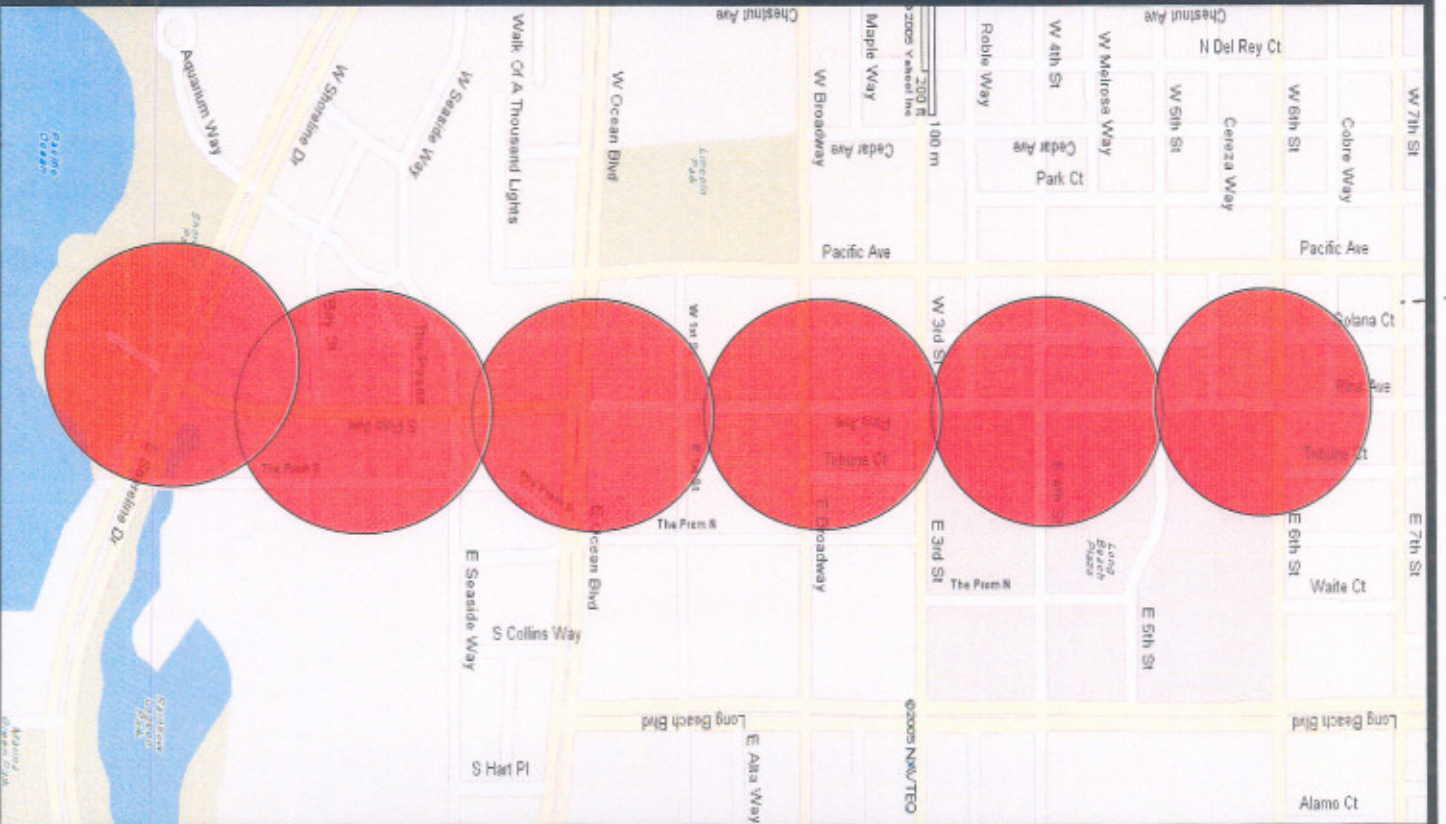

RFP

- Wireless Mesh System
- Remote Control Tilt/Pan/Zoom Digital Cameras
- Signal Transferred to a Monitoring Center

EBRD

Video Monitoring Center

LEPPD

One Team... One Mission

LBPD

**Video Monitoring
In Progress
For Your Safety**

LBPD

Parks

14th Street

Martin Luther King

Silverado

Admiral Kidd

Drake

Houghton