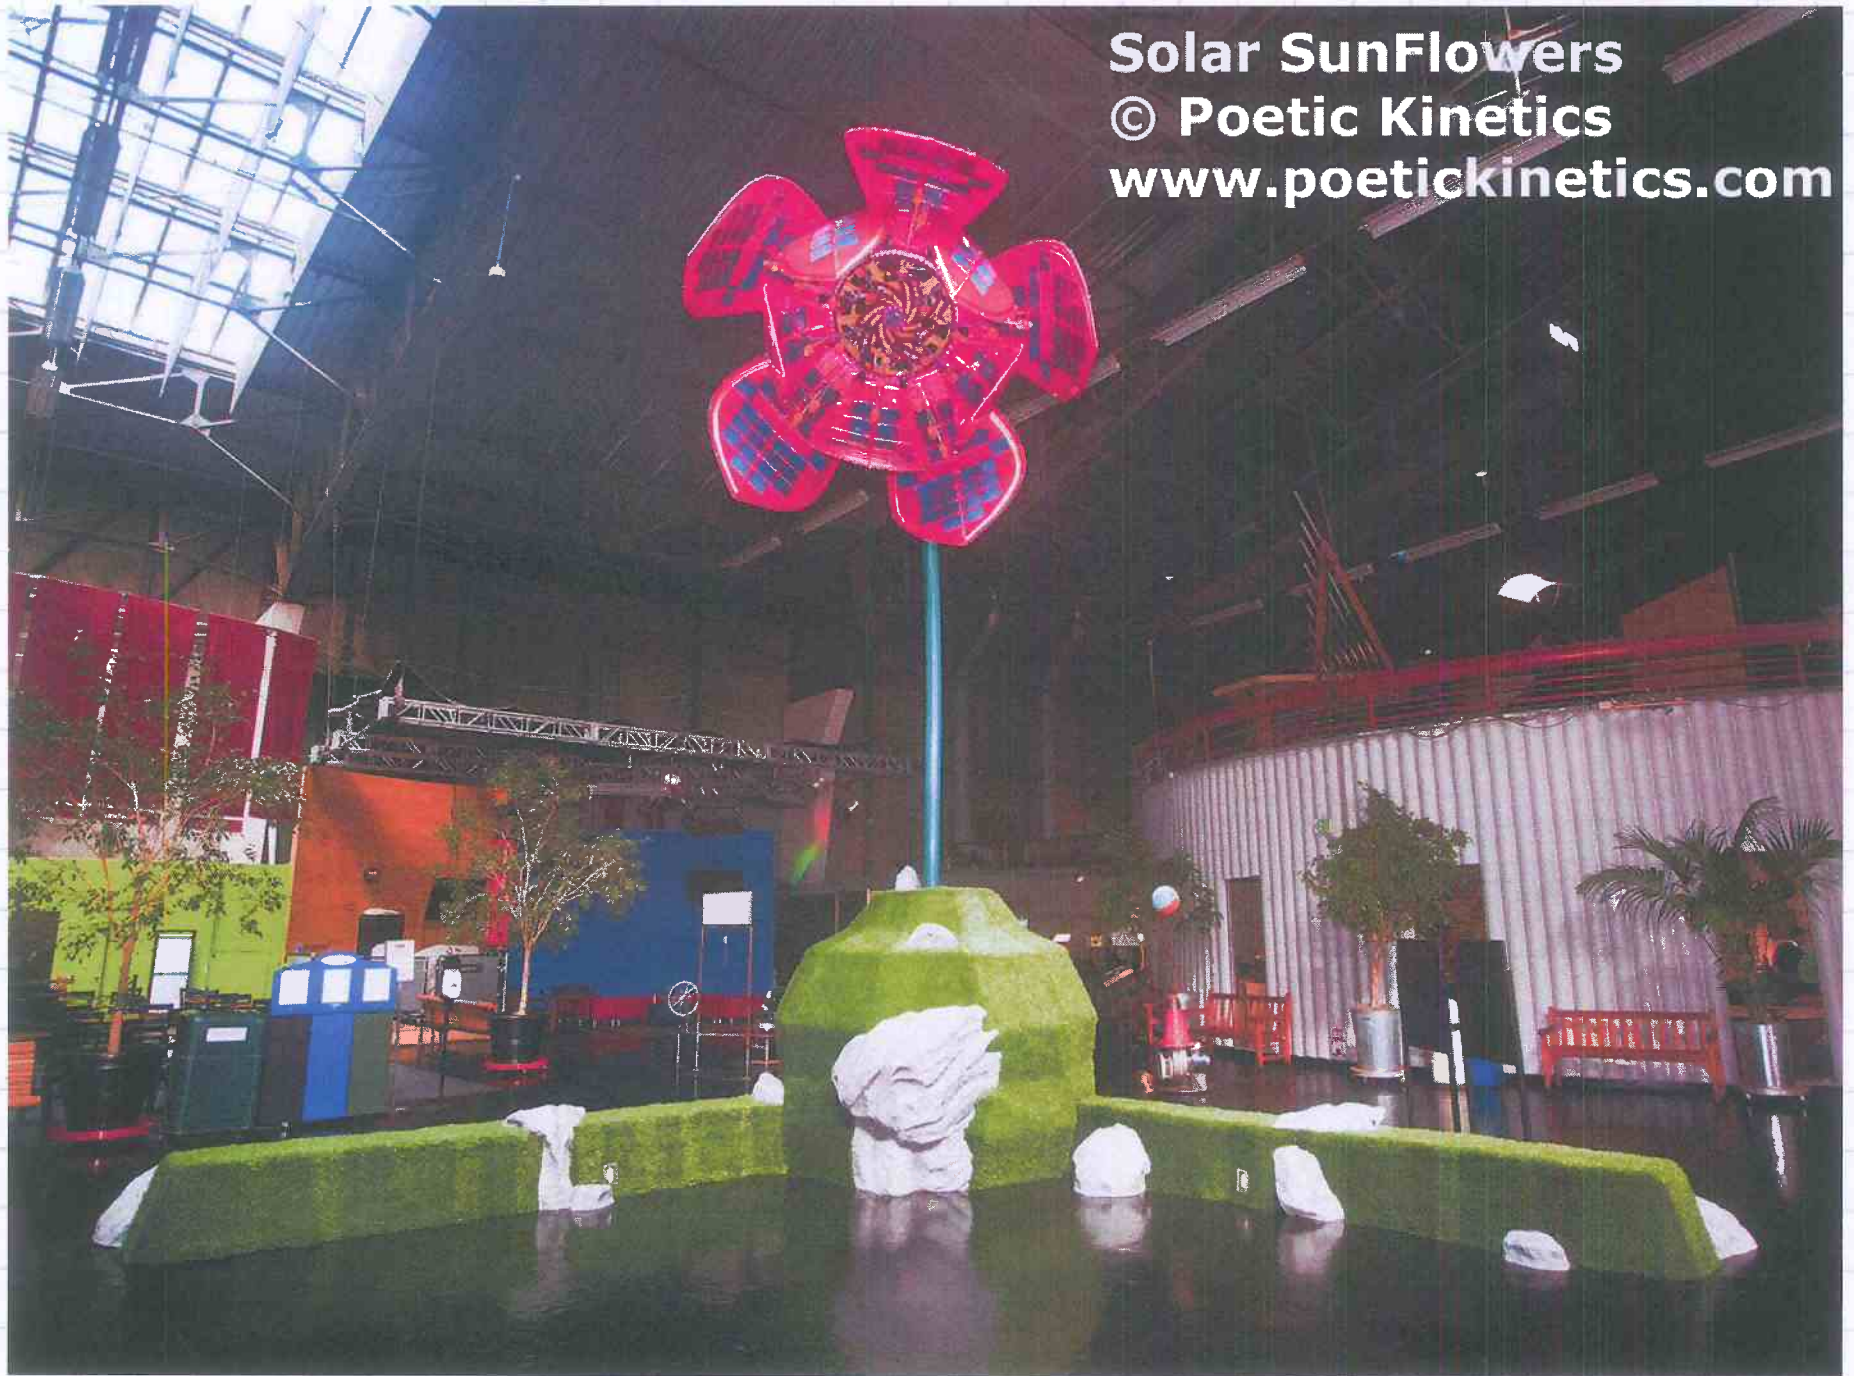

Aztec Pavilion
Renewable Energy Demonstration Project
El Paso, Texas

Aztec Pavilion Power Generation Study
Calendar Park, El Paso, Texas
January 1, 9:00am - 4:00pm

Aztec Pavilion
Renewable Energy Demonstration Project
El Paso, Texas

618A Moulton Avenue, Los Angeles, Ca. 90031 | 310.753.1222 | PoeticKinetics.com

Aztec Pavilion
Renewable Energy Demonstration Project
El Paso, Texas

Aztec Pavilion
Renewable Energy Demonstration Project
El Paso, Texas

Aztec Pavilion
Renewable Energy Demonstration Project
El Paso, Texas

618A Moulton Avenue, Los Angeles, Ca. 90031 | 310.753.1222 | PoeticKinetics.com

Aztec Pavilion
Renewable Energy Demonstration Project
El Paso, Texas

618A Moulton Avenue, Los Angeles, Ca. 90031 | 310.753.1222 | PoeticKinetics.com

Solar SunFlowers
© Poetic Kinetics
www.poetickinetics.com

618A Moulton Avenue, Los Angeles, Ca. 90031 | 310.753.1222 | PoeticKinetics.com