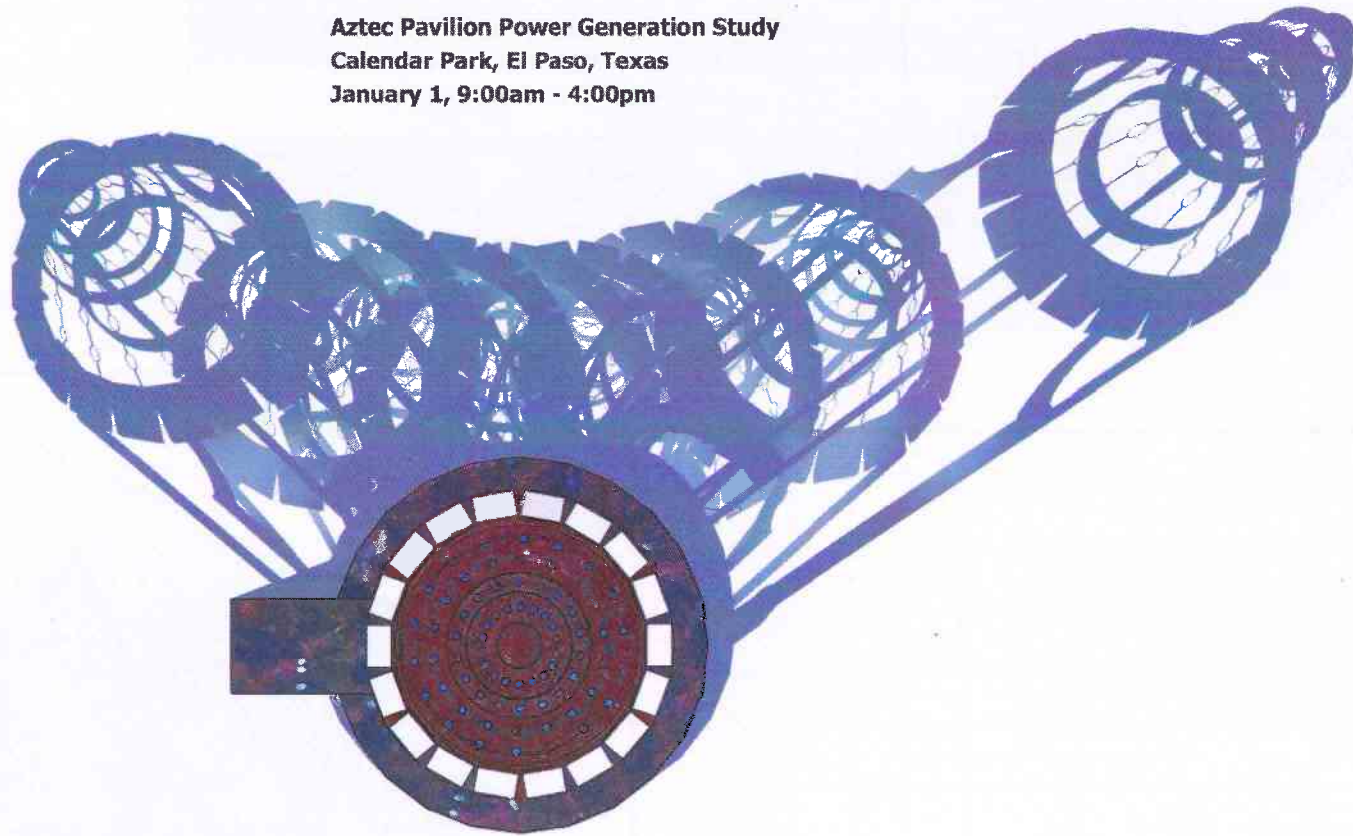

Aztec Pavilion
Renewable Energy Demonstration Project
El Paso, Texas

Aztec Pavilion Power Generation Study
Calendar Park, El Paso, Texas
January 1, 9:00am - 4:00pm

Aztec Pavilion
Renewable Energy Demonstration Project
El Paso, Texas