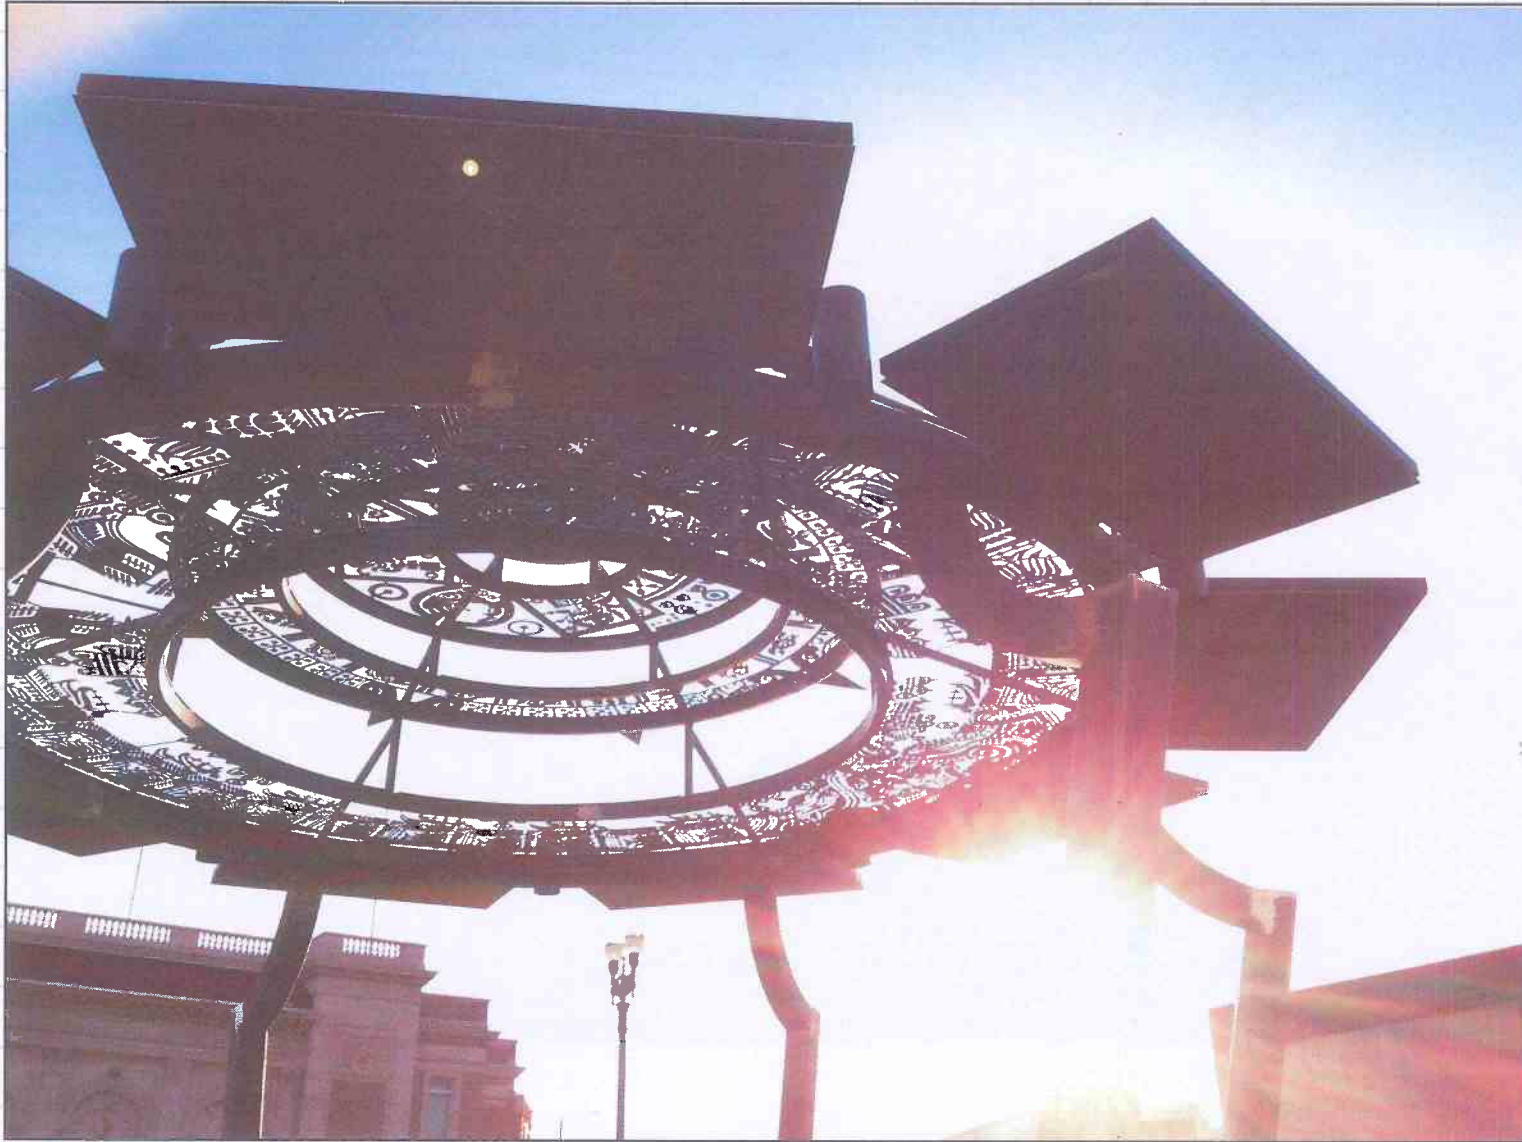

Aztec Pavilion
Renewable Energy Demonstration Project
El Paso, Texas

Aztec Pavilion Power Generation Study
Calendar Park, El Paso, Texas
January 1, 9:00am - 4:00pm

Aztec Pavilion
Renewable Energy Demonstration Project
El Paso, Texas