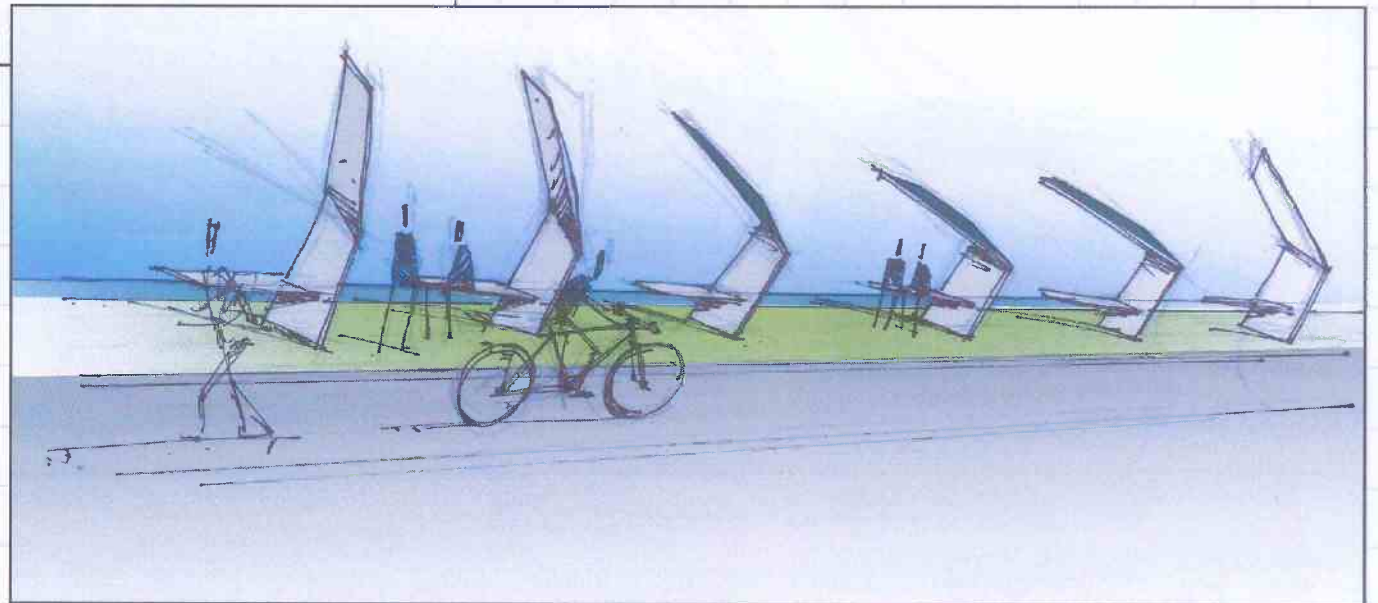

Aztec Pavilion
Renewable Energy Demonstration Project
El Paso, Texas

Aztec Pavilion Power Generation Study
Calendar Park, El Paso, Texas
January 1, 9:00am - 4:00pm

Aztec Pavilion
Renewable Energy Demonstration Project
El Paso, Texas