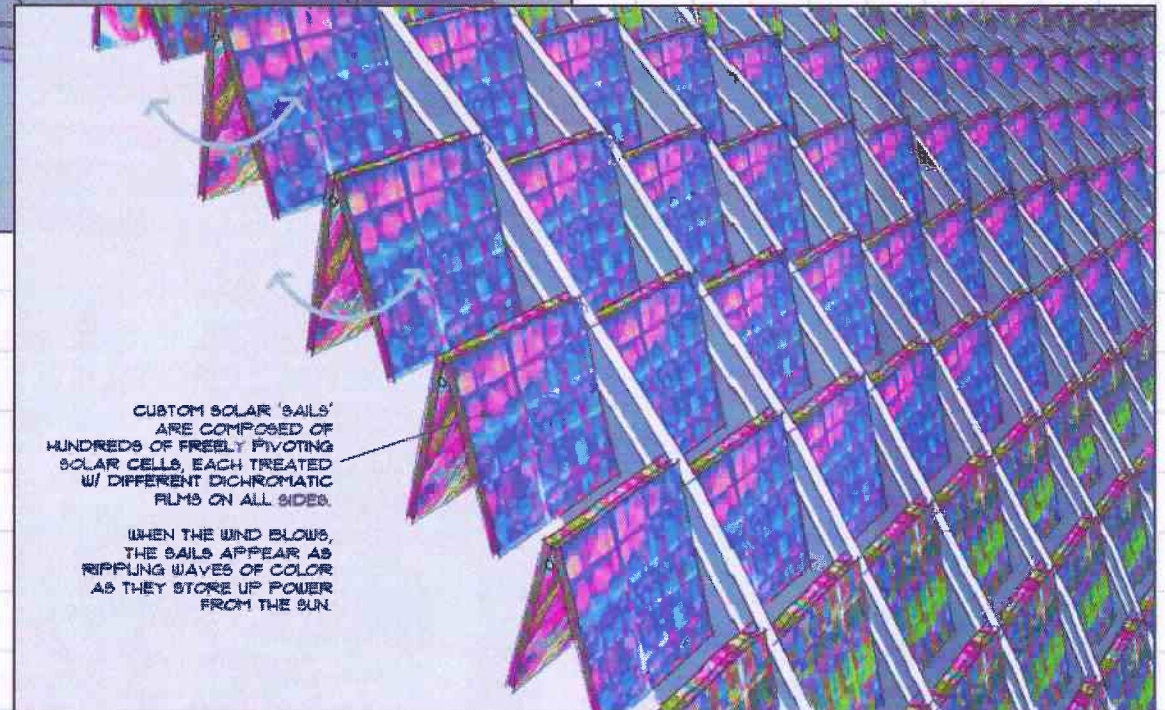

Functional Public Art Design Concepts