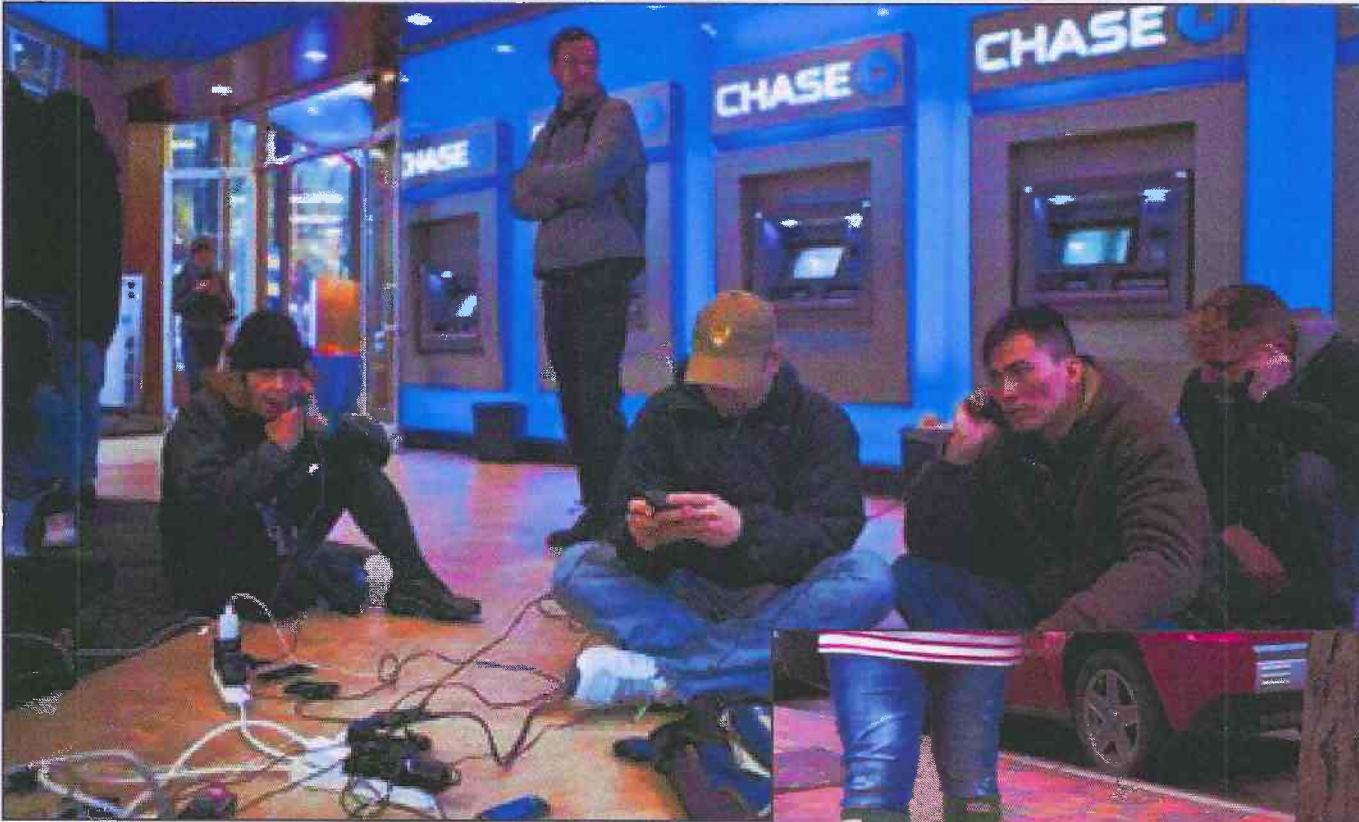

Emergency Response