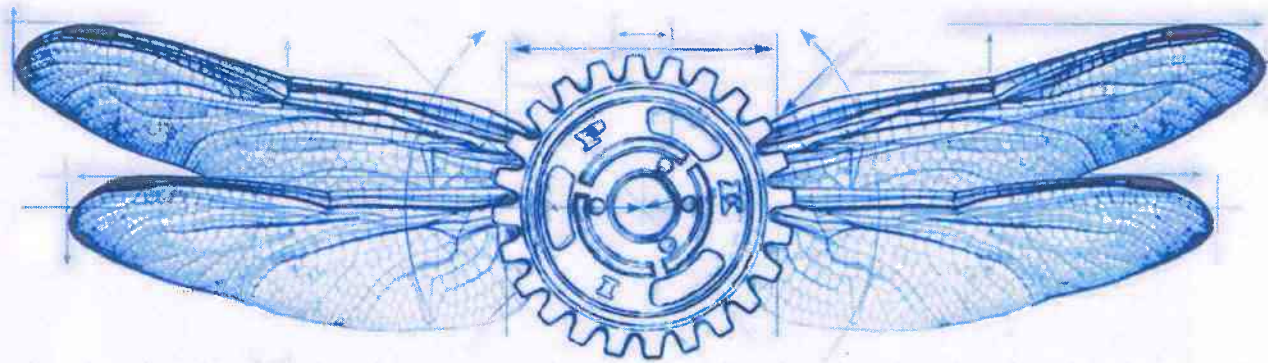

POETIC KINETICS INC.

618A Moulton Avenue, Los Angeles, Ca. 90031 | 310.753.1222 | PoeticKinetics.com