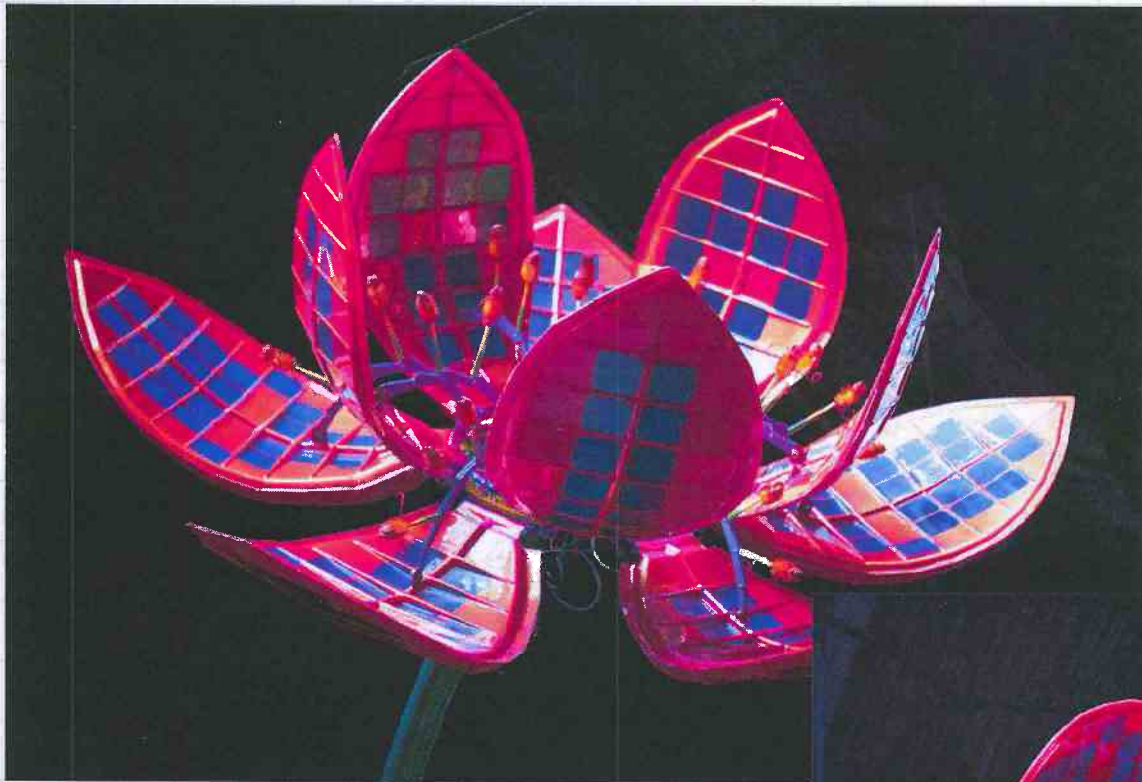

Aztec Pavilion
Renewable Energy Demonstration Project
El Paso, Texas

Aztec Pavilion Power Generation Study
Calendar Park, El Paso, Texas
January 1, 9:00am - 4:00pm

Aztec Pavilion
Renewable Energy Demonstration Project
El Paso, Texas

618A Moulton Avenue, Los Angeles, Ca. 90031 | 310.753.1222 | PoeticKinetics.com

Aztec Pavilion
Renewable Energy Demonstration Project
El Paso, Texas

Aztec Pavilion
Renewable Energy Demonstration Project
El Paso, Texas

Aztec Pavilion
Renewable Energy Demonstration Project
El Paso, Texas

618A Moulton Avenue, Los Angeles, Ca. 90031 | 310.753.1222 | PoeticKinetics.com

Aztec Pavilion
Renewable Energy Demonstration Project
El Paso, Texas

618A Moulton Avenue, Los Angeles, Ca. 90031 | 310.753.1222 | PoeticKinetics.com

Solar SunFlowers
© Poetic Kinetics
www.poetickinetics.com

618A Moulton Avenue, Los Angeles, Ca. 90031 | 310.753.1222 | PoeticKinetics.com