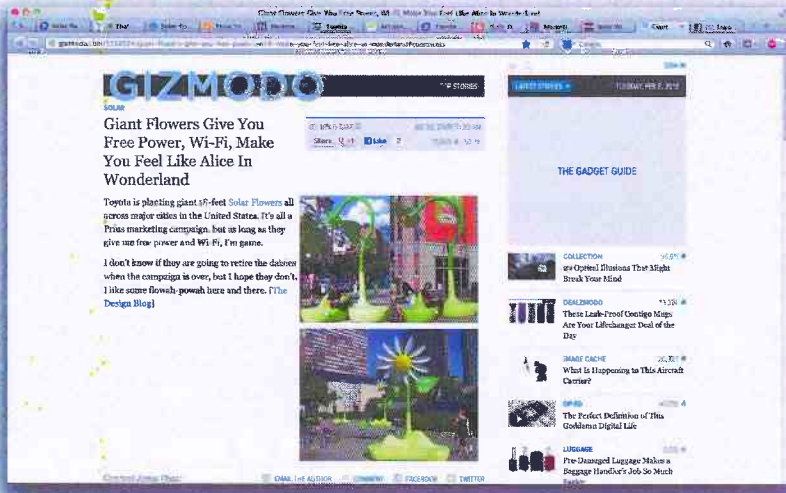

Prius Solar Flower Lounge

Client: Saatchi & Saatchi
Toyota/Prius
Media / Press