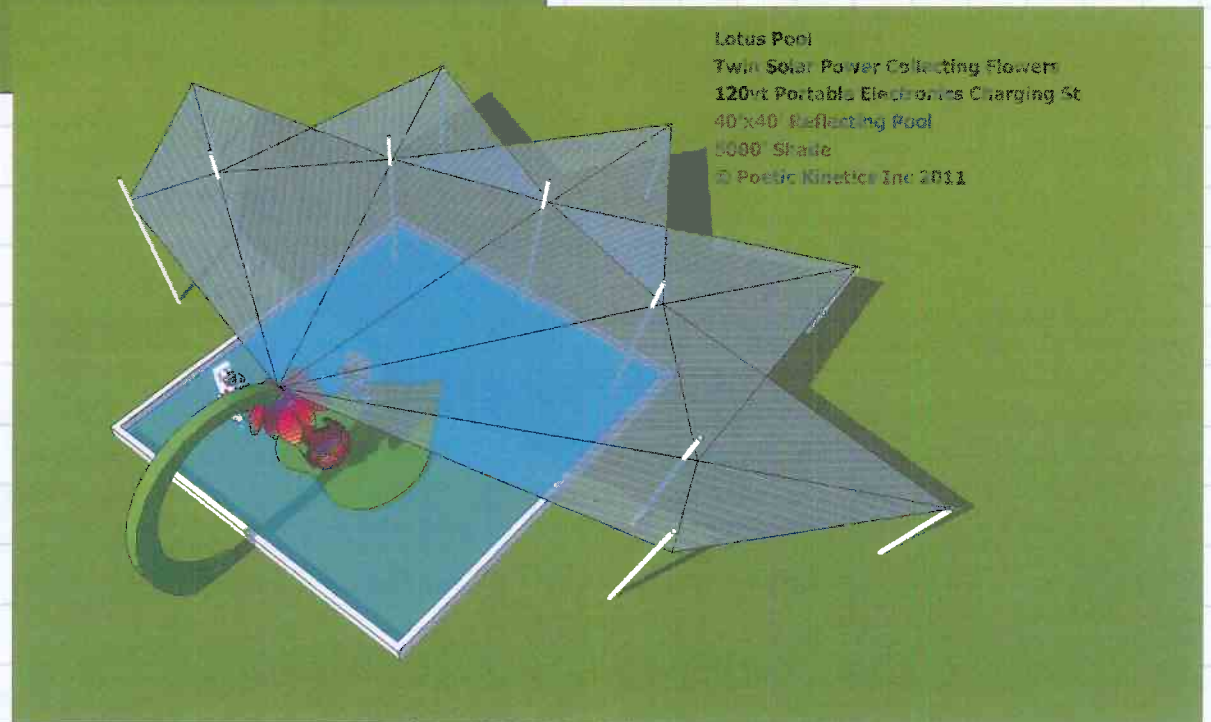

Functional Public Art Design Concepts