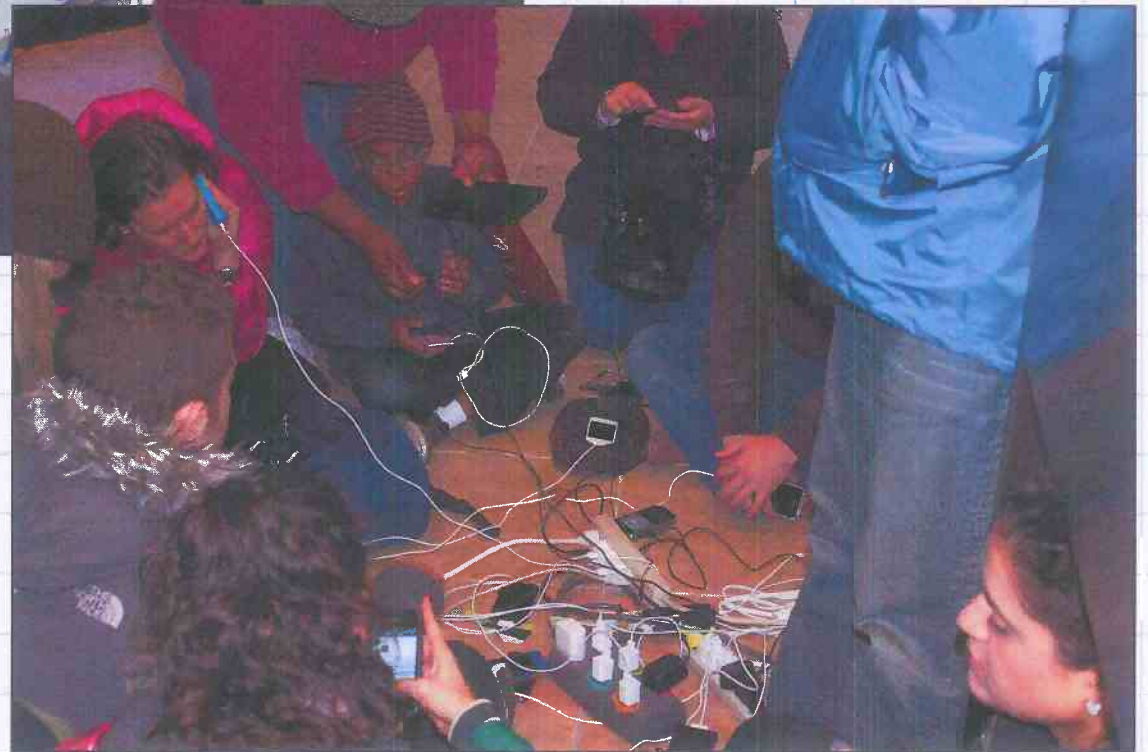

Emergency Response