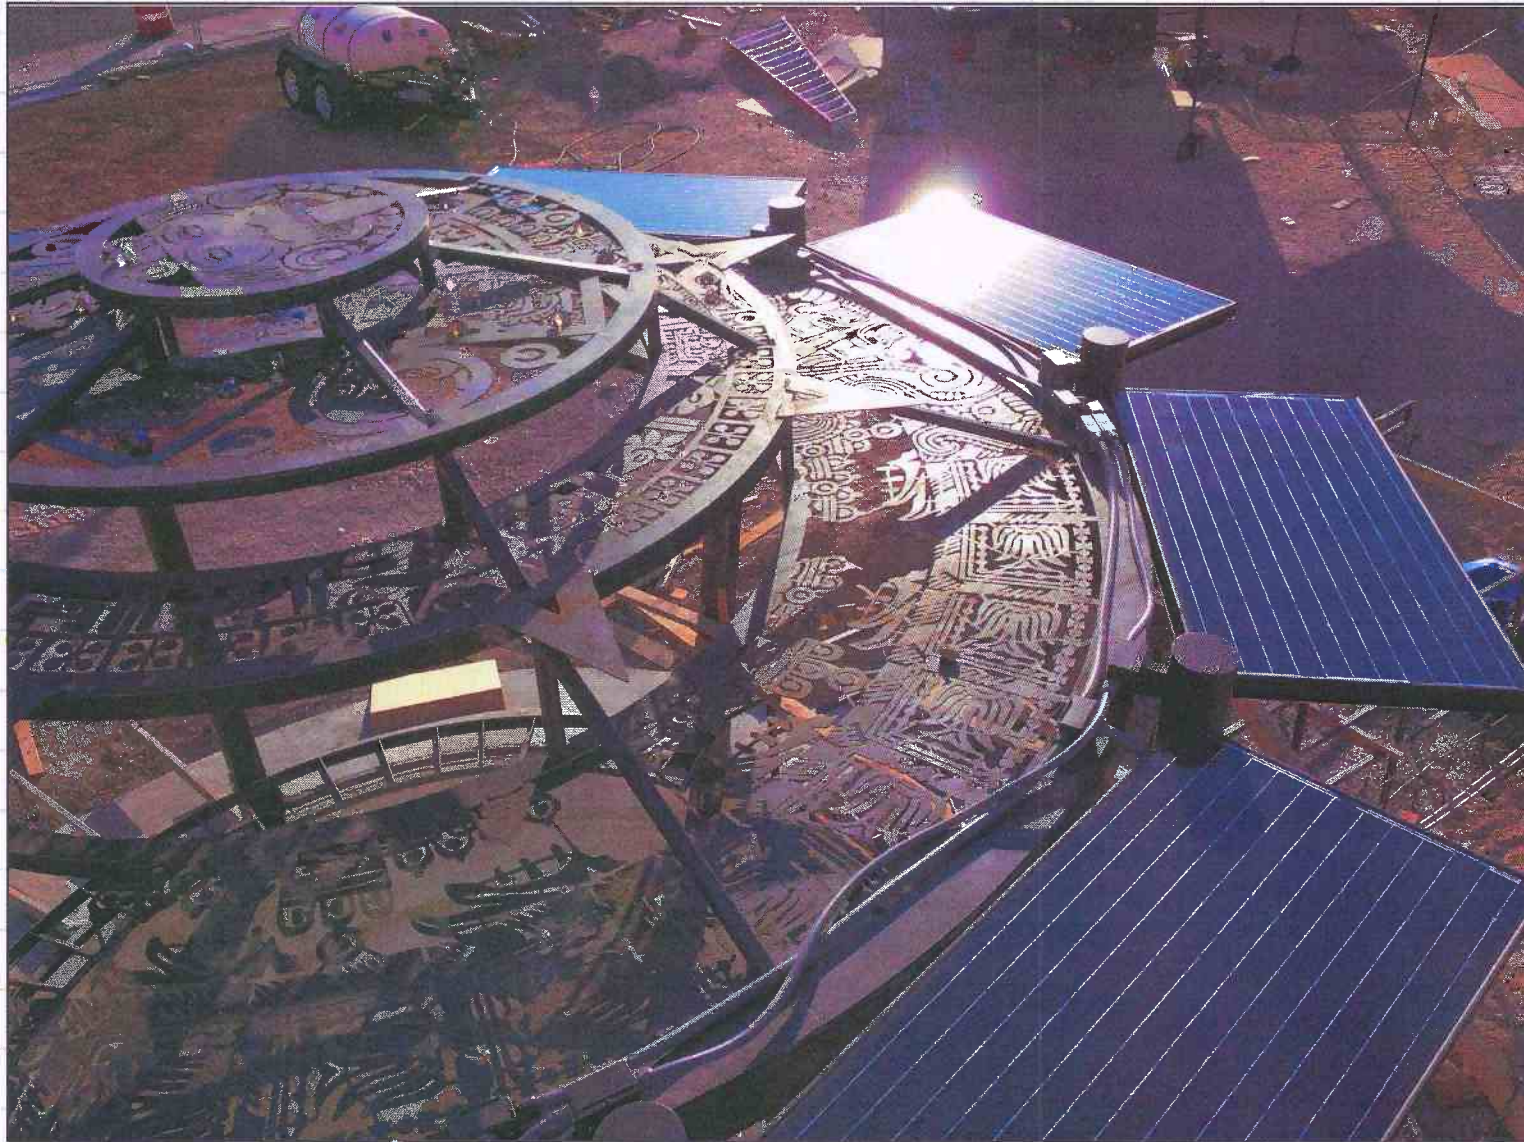

Aztec Pavilion
Renewable Energy Demonstration Project
El Paso, Texas