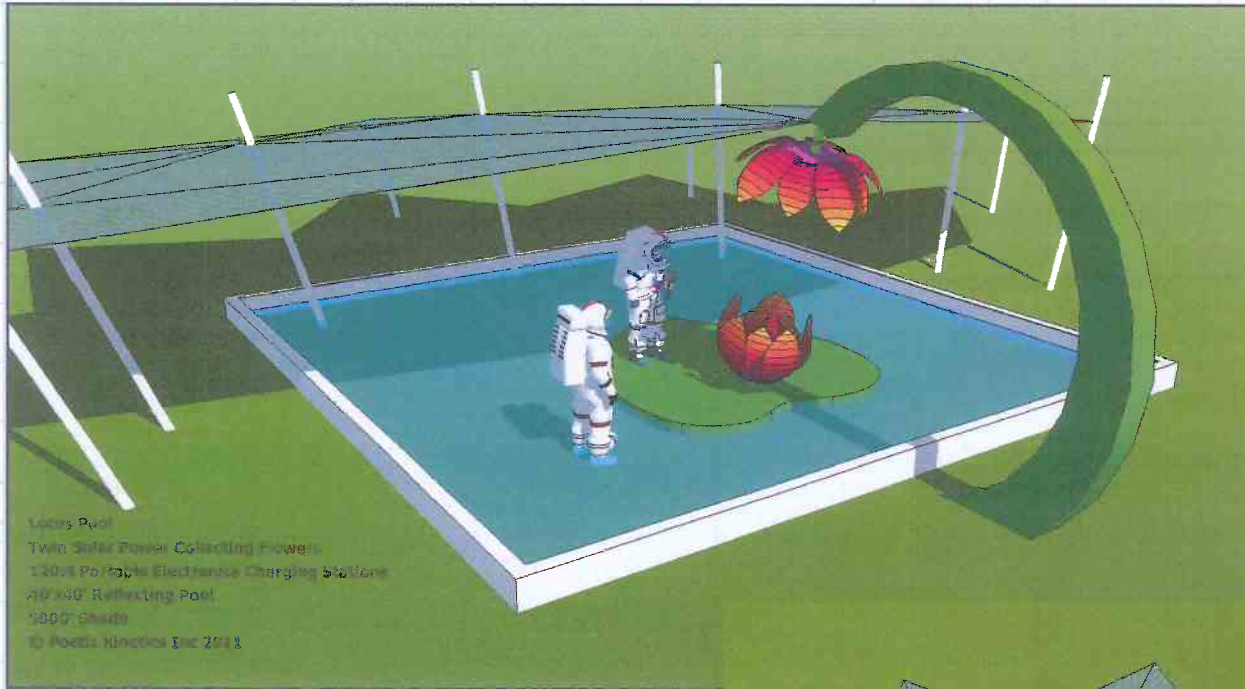

Functional Public Art Design Concepts