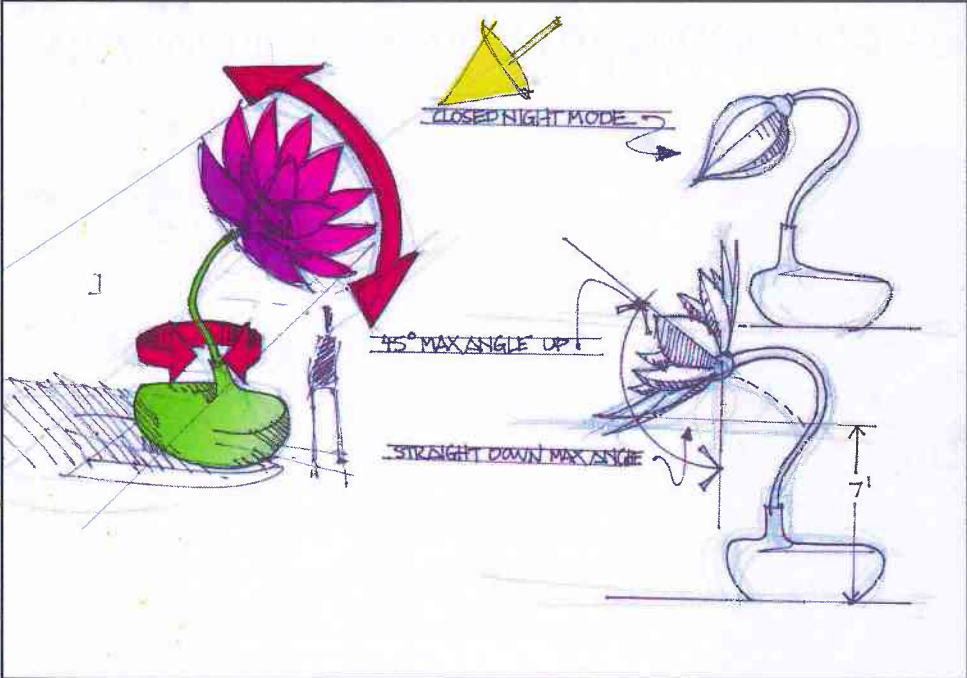

Functional Public Art Design Concepts