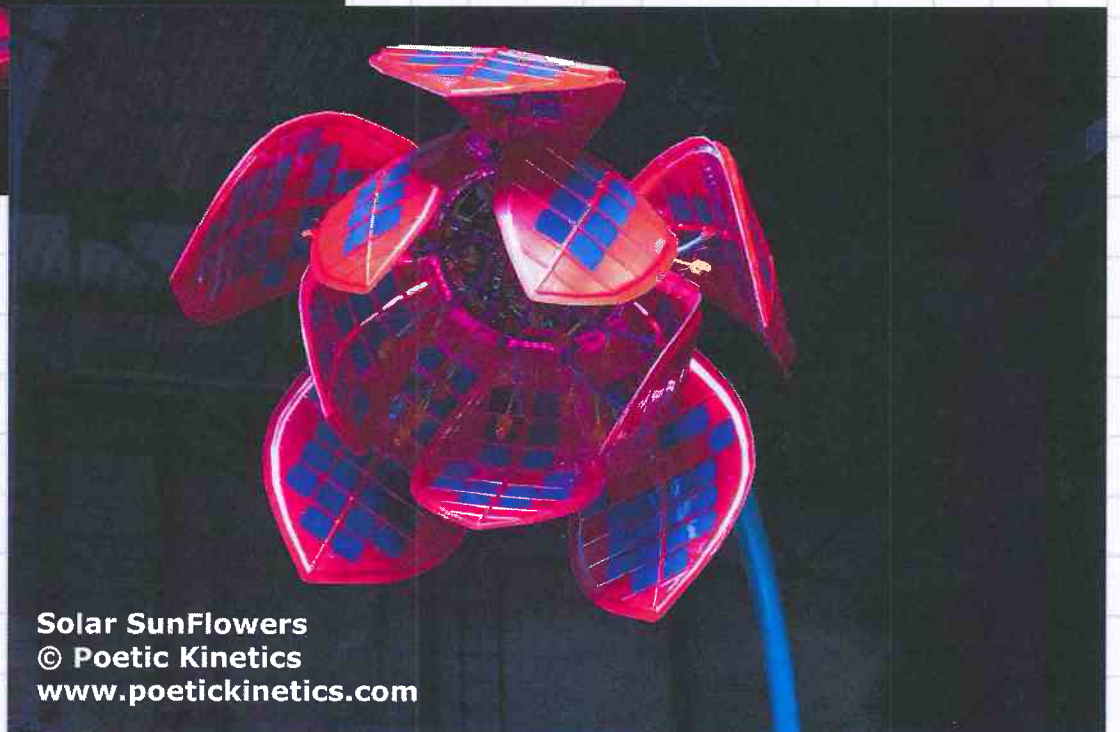

Aztec Pavilion
Renewable Energy Demonstration Project
El Paso, Texas

Aztec Pavilion Power Generation Study
Calendar Park, El Paso, Texas
January 1, 9:00am - 4:00pm

Aztec Pavilion
Renewable Energy Demonstration Project
El Paso, Texas

618A Moulton Avenue, Los Angeles, Ca. 90031 | 310.753.1222 | PoeticKinetics.com

Aztec Pavilion
Renewable Energy Demonstration Project
El Paso, Texas

Aztec Pavilion
Renewable Energy Demonstration Project
El Paso, Texas

Aztec Pavilion
Renewable Energy Demonstration Project
El Paso, Texas

618A Moulton Avenue, Los Angeles, Ca. 90031 | 310.753.1222 | PoeticKinetics.com

Aztec Pavilion
Renewable Energy Demonstration Project
El Paso, Texas

618A Moulton Avenue, Los Angeles, Ca. 90031 | 310.753.1222 | PoeticKinetics.com

Solar SunFlowers
© Poetic Kinetics
www.poetickinetics.com

618A Moulton Avenue, Los Angeles, Ca. 90031 | 310.753.1222 | PoeticKinetics.com