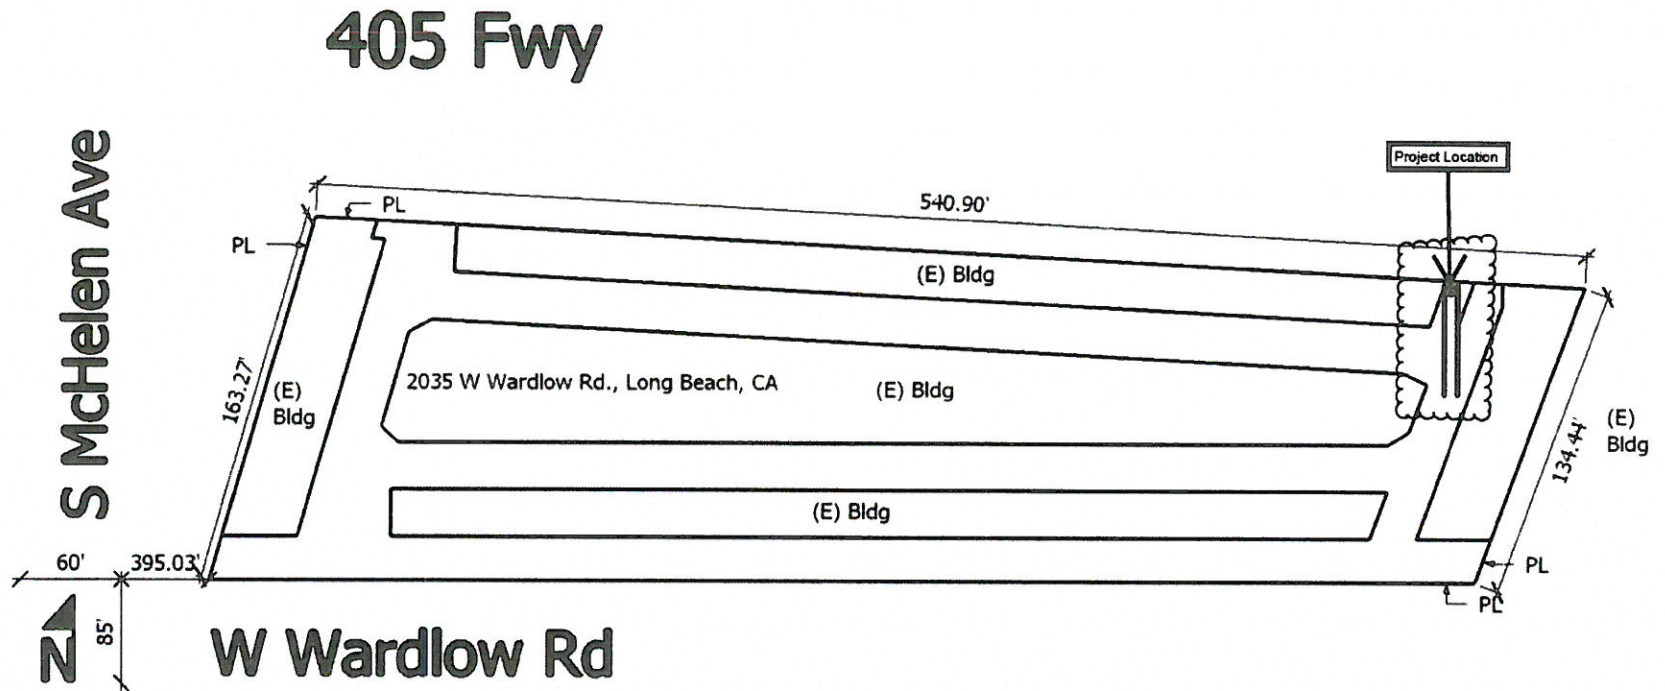

2035 West Wardlow Road, Long Beach, CA 90810

Site Plan

2035 West Wardlow Road, Long Beach, CA 90810

Vicinity Map

Encore
I M A G E

© COPYRIGHT 2016

Original artwork, designs & layouts are the sole property of Encore Image and may not be reproduced, displayed, transmitted to anyone, in full or in part without the written consent of Encore Image.