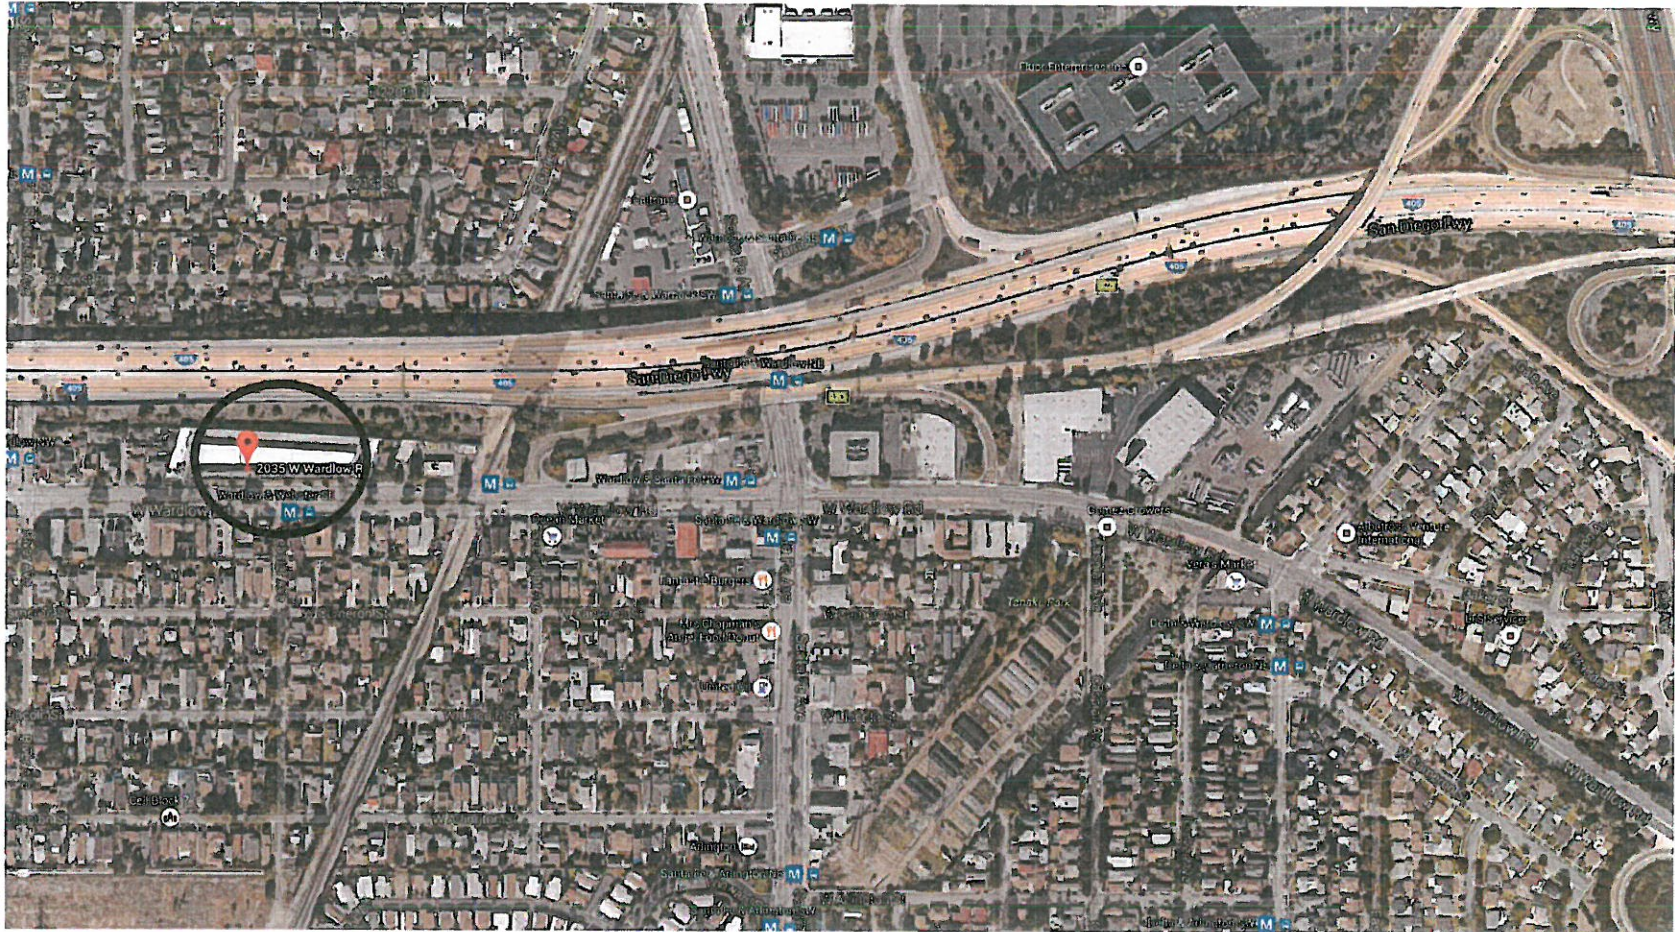

2035 West Wardlow Road, Long Beach, CA 90810

Site Plan

2035 West Wardlow Road, Long Beach, CA 90810

Vicinity Map

Encore
I M A G E

© COPYRIGHT 2016

Original artwork, designs & layouts are the sole property of Encore Image and may not be reproduced, displayed, transmitted to anyone, in full or in part without the written consent of Encore Image.