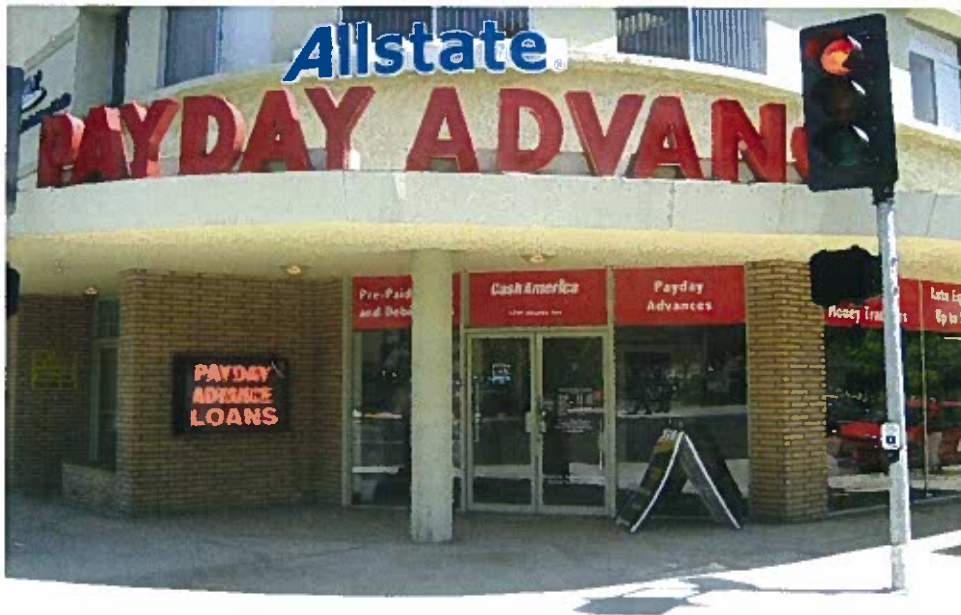

4200 Atlantic Ave., Long Beach, CA 90807

① EXTERIOR-WEST ELEVATION

② EXTERIOR-WEST ELEVATION STOREFRONT

4200 Atlantic Ave., Long Beach, CA 90807

③ INTERIOR- CUSTOMER SERVICE COUNTER

④ INERIOR- ENTRY

5 INTERIOR-CONTRACT SIGNING STATION